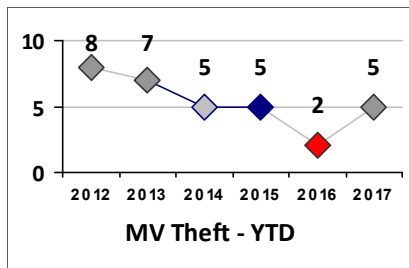

Part I Crime - Comparison Report

Providence Police Department

Through 2/19/2017
Week 7

District 1

4 Week Trend
1/23/2017 - 2/19/2017

Past 28 Days
1/23/2017 - 2/19/2017

Year to Date
January 1 - February 19

Violent Crime	Current Week	Last Week	Wk 5	Wk 4	Past 28 Days	Past 28 Days LY	Chg.	Current Year	Last Year	Chg.	Wght. 5yr Avg	Chg.	
	Homicide	0	0	0	0	0	0	0%	0	0	0%	0	--
Sex Offenses, Forcible*	0	0	0	0	0	0	0%	1	0	100%	1	0%	
Robbery Other	0	1	1	0	2	3	-33%	3	4	-25%	3	0%	
Robbery W Firearm	0	1	0	0	1	0	100%	1	1	0%	0	--	
Agg. Assault	0	0	0	1	1	2	-50%	2	3	-33%	2	0%	
Agg. Assault W Firearm	0	0	0	0	0	0	0%	0	0	0%	1	--	
Total	0	2	1	1	4	5	-20%	7	8	-13%	7	0%	

Property Crime	Current Week	Last Week	Wk 5	Wk 4	Past 28 Days	Past 28 Days LY	Chg.	Current Year	Last Year	Chg.	Wght. 5yr Avg	Chg.	
	Burglary	0	0	0	0	0	2	-200%	1	3	-67%	3	-67%
MV Theft	2	0	1	0	3	0	300%	5	2	150%	5	0%	
Larceny from MV	4	0	6	9	19	6	217%	39	13	200%	24	63%	
Larceny**	6	4	3	7	20	23	-13%	44	50	-12%	64	-31%	
Total	12	4	10	16	42	31	35%	89	68	31%	96	-7%	

Other Crime	Current Week	Last Week	Wk 5	Wk 4	Past 28 Days	Past 28 Days LY	Chg.	Current Year	Last Year	Chg.	Wght. 5yr Avg	Chg.	
	Assault Other	9	1	3	7	20	10	100%	26	27	-4%	23	13%
Vandalism	0	1	2	5	8	9	-11%	24	13	85%	20	20%	
Drug Offenses	4	2	6	2	14	6	133%	16	13	23%	11	45%	
Weapons Offenses	7	0	0	0	7	1	600%	8	2	300%	2	300%	
Liquor Law Violations	1	0	0	0	1	3	-67%	5	4	25%	4	25%	
Total	21	4	11	14	50	29	72%	79	59	34%	60	32%	

Figures are preliminary and subject to further analysis and revision

* Sex Offenses, Forcible includes forcible rape, forcible sodomy, forcible fondling, sexual assault with an object

** Larceny includes shoplifting, pickpocket, pursesnatch, from building, bicycles, motor vehicle parts or accessories, and other.