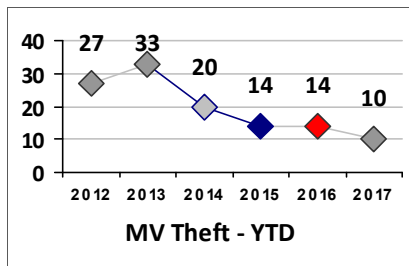

Part I Crime - Comparison Report

Providence Police Department

Through 2/19/2017
Week 7

District 5

4 Week Trend
1/23/2017 - 2/19/2017

Past 28 Days
1/23/2017 - 2/19/2017

Year to Date
January 1 - February 19

Violent Crime	Current Week	Last Week	Wk 5	Wk 4	Past 28 Days	Past 28 Days LY	Chg.	Current Year	Last Year	Chg.	Wght. 5yr Avg	Chg.
Homicide	0	0	0	0	0	0	0%	0	0	0%	0	--
Sex Offenses, Forcible*	0	0	1	0	1	0	100%	1	0	100%	3	-67%
Robbery Other	1	1	2	0	4	3	33%	5	7	-29%	5	0%
Robbery W Firearm	0	0	0	1	1	3	-67%	1	3	-67%	4	-75%
Agg. Assault	1	1	2	0	4	7	-43%	5	11	-55%	8	-38%
Agg. Assault W Firearm	1	0	0	1	2	3	-33%	6	4	50%	3	100%
Total	3	2	5	2	12	16	-25%	18	25	-28%	23	-22%

Property Crime	Current Week	Last Week	Wk 5	Wk 4	Past 28 Days	Past 28 Days LY	Chg.	Current Year	Last Year	Chg.	Wght. 5yr Avg	Chg.
Burglary	4	0	3	2	9	18	-50%	25	39	-36%	36	-31%
MV Theft	1	1	2	2	6	5	20%	10	14	-29%	19	-47%
Larceny from MV	1	3	1	4	9	20	-55%	20	34	-41%	25	-20%
Larceny**	1	0	7	4	12	18	-33%	25	31	-19%	27	-7%
Total	7	4	13	12	36	61	-41%	80	118	-32%	105	-24%

Other Crime	Current Week	Last Week	Wk 5	Wk 4	Past 28 Days	Past 28 Days LY	Chg.	Current Year	Last Year	Chg.	Wght. 5yr Avg	Chg.
Assault Other	3	3	6	2	14	18	-22%	34	38	-11%	40	-15%
Vandalism	5	3	5	5	18	13	38%	42	35	20%	31	35%
Drug Offenses	0	2	2	9	13	9	44%	18	22	-18%	20	-10%
Weapons Offenses	0	0	0	0	0	2	-200%	1	6	-83%	5	-80%
Liquor Law Violations	0	0	0	0	0	1	-100%	0	1	-100%	1	--
Total	8	8	13	16	45	43	5%	95	102	-7%	97	-2%

Figures are preliminary and subject to further analysis and revision

* Sex Offenses, Forcible includes forcible rape, forcible sodomy, forcible fondling, sexual assault with an object

** Larceny includes shoplifting, pickpocket, pursesnatch, from building, bicycles, motor vehicle parts or accessories, and other.