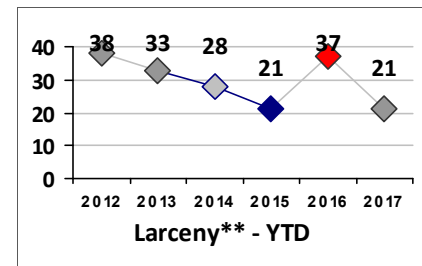

Part I Crime - Comparison Report

Providence Police Department

Through 2/19/2017
Week 7

District 6

4 Week Trend 1/23/2017 - 2/19/2017	Past 28 Days 1/23/2017 - 2/19/2017	Year to Date January 1 - February 19

Violent Crime	Current Week	Last Week	Wk 5	Wk 4	Past 28 Days	Past 28 Days LY	Chg.	Current Year	Last Year	Chg.	Wght. 5yr Avg	Chg.
Homicide	0	0	0	0	0	0	0%	0	0	0%	0	--
Sex Offenses, Forcible*	0	0	1	0	1	0	100%	3	0	300%	1	200%
Robbery Other	0	0	0	1	1	2	-50%	2	4	-50%	3	-33%
Robbery W Firearm	0	0	0	1	1	0	100%	2	1	100%	1	100%
Agg. Assault	0	0	0	0	0	5	-500%	2	8	-75%	5	-60%
Agg. Assault W Firearm	0	0	1	0	1	0	100%	1	0	100%	2	-50%
Total	0	0	2	2	4	7	-43%	10	13	-23%	12	-17%

Property Crime	Current Week	Last Week	Wk 5	Wk 4	Past 28 Days	Past 28 Days LY	Chg.	Current Year	Last Year	Chg.	Wght. 5yr Avg	Chg.
Burglary	2	1	1	5	9	10	-10%	16	21	-24%	27	-41%
MV Theft	0	1	0	0	1	12	-92%	7	16	-56%	16	-56%
Larceny from MV	1	3	2	1	7	18	-61%	16	27	-41%	20	-20%
Larceny**	2	3	3	4	12	20	-40%	21	37	-43%	30	-30%
Total	5	8	6	10	29	60	-52%	60	101	-41%	93	-35%

Other Crime	Current Week	Last Week	Wk 5	Wk 4	Past 28 Days	Past 28 Days LY	Chg.	Current Year	Last Year	Chg.	Wght. 5yr Avg	Chg.
Assault Other	2	3	5	4	14	11	27%	26	22	18%	28	-7%
Vandalism	1	2	6	5	14	22	-36%	25	45	-44%	31	-19%
Drug Offenses	1	1	0	1	3	3	0%	4	3	33%	5	-20%
Weapons Offenses	0	2	0	0	2	5	-60%	3	2	50%	5	-40%
Liquor Law Violations	0	0	1	0	1	1	0%	2	2	0%	1	100%
Total	4	8	12	10	34	42	-19%	60	74	-19%	71	-15%

Figures are preliminary and subject to further analysis and revision

* Sex Offenses, Forcible includes forcible rape, forcible sodomy, forcible fondling, sexual assault with an object

** Larceny includes shoplifting, pickpocket, pursesnatch, from building, bicycles, motor vehicle parts or accessories, and other.