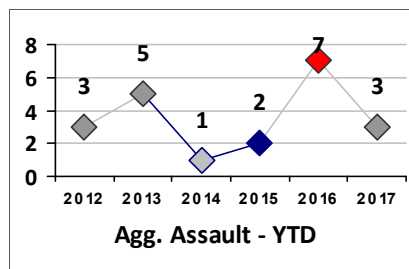

Part I Crime - Comparison Report

Providence Police Department

Through 2/19/2017
Week 7

District 3

	4 Week Trend 1/23/2017 - 2/19/2017				Past 28 Days 1/23/2017 - 2/19/2017			Year to Date January 1 - February 19				
Violent Crime	Current Week	Last Week	Wk 5	Wk 4	Past 28 Days	Past 28 Days LY	Chg.	Current Year	Last Year	Chg.	Wght. 5yr Avg	Chg.
Homicide	0	0	0	0	0	0	0%	0	0	0%	0	--
Sex Offenses, Forcible*	0	0	0	0	0	0	0%	0	2	-100%	1	--
Robbery Other	0	0	0	0	0	0	0%	0	0	0%	1	--
Robbery W Firearm	0	0	0	0	0	1	-100%	0	1	-100%	1	--
Agg. Assault	0	0	2	0	2	3	-33%	3	4	-25%	2	50%
Agg. Assault W Firearm	0	0	0	0	0	2	-200%	0	3	-100%	2	--
Total	0	0	2	0	2	6	-67%	3	10	-70%	6	-50%
Property Crime	Current Week	Last Week	Wk 5	Wk 4	Past 28 Days	Past 28 Days LY	Chg.	Current Year	Last Year	Chg.	Wght. 5yr Avg	Chg.
Burglary	2	1	0	0	3	4	-25%	9	12	-25%	13	-31%
MV Theft	0	0	0	0	0	3	-300%	1	8	-88%	7	-86%
Larceny from MV	2	0	1	2	5	8	-38%	7	8	-13%	11	-36%
Larceny**	3	1	2	1	7	16	-56%	14	22	-36%	19	-26%
Total	7	2	3	3	15	31	-52%	31	50	-38%	50	-38%
Other Crime	Current Week	Last Week	Wk 5	Wk 4	Past 28 Days	Past 28 Days LY	Chg.	Current Year	Last Year	Chg.	Wght. 5yr Avg	Chg.
Assault Other	2	1	2	2	7	11	-36%	20	14	43%	14	43%
Vandalism	2	5	2	3	12	2	500%	17	8	113%	13	31%
Drug Offenses	1	0	1	0	2	4	-50%	7	3	133%	8	-13%
Weapons Offenses	0	0	0	0	0	3	-300%	1	1	0%	1	0%
Liquor Law Violations	0	0	0	0	0	0	0%	0	0	0%	0	--
Total	5	6	5	5	21	20	5%	45	26	73%	36	25%

Figures are preliminary and subject to further analysis and revision

* Sex Offenses, Forcible includes forcible rape, forcible sodomy, forcible fondling, sexual assault with an object

** Larceny includes shoplifting, pickpocket, pursesnatch, from building, bicycles, motor vehicle parts or accessories, and other.