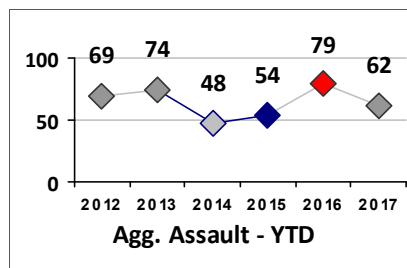

Part I Crime - Comparison Report

Providence Police Department

Through 2/19/2017
Week 7

Citywide

4 Week Trend
1/23/2017 - 2/19/2017

Past 28 Days
1/23/2017 - 2/19/2017

Year to Date
January 1 - February 19

Violent Crime	Current Week	Last Week	Wk 5	Wk 4	Past 28 Days	Past 28 Days LY	Chg.	Current Year	Last Year	Chg.	Wght. 5yr Avg	Chg.
	Homicide	0	0	0	0	0	0	0%	0	0	--	1
Sex Offenses, Forcible*	1	3	2	1	7	8	-13%	16	17	-6%	19	-16%
Robbery W Firearm	0	3	0	3	6	12	-50%	15	16	-6%	16	-6%
Robbery Other	5	4	4	4	17	20	-15%	34	34	0%	28	21%
Agg. Assault W Firearm	1	1	2	3	7	12	-42%	17	25	-32%	22	-23%
Agg. Assault	5	3	10	4	22	31	-29%	45	54	-17%	43	5%
Total	12	14	18	15	59	83	-29%	127	146	-13%	128	-1%

Property Crime	Current Week	Last Week	Wk 5	Wk 4	Past 28 Days	Past 28 Days LY	Chg.	Current Year	Last Year	Chg.	Wght. 5yr Avg	Chg.
	Burglary	14	12	20	23	69	71	-3%	146	169	-14%	191
MV Theft	5	4	9	13	31	43	-28%	70	85	-18%	108	-35%
Larceny from MV	29	22	48	55	154	139	11%	292	217	35%	231	26%
Larceny**	25	21	39	37	122	157	-22%	255	293	-13%	296	-14%
Total	73	59	116	128	376	410	-8%	763	764	0%	826	-8%

Other Crime	Current Week	Last Week	Wk 5	Wk 4	Past 28 Days	Past 28 Days LY	Chg.	Current Year	Last Year	Chg.	Wght. 5yr Avg	Chg.
	Assault Other	38	29	37	37	141	135	4%	269	248	8%	247
Vandalism	24	31	40	43	138	115	20%	279	213	31%	218	28%
Weapons Offenses	10	7	7	10	34	33	3%	55	43	28%	38	45%
Drug Offenses	21	10	21	19	71	72	-1%	104	109	-5%	112	-7%
Liquor Law Violations	2	1	5	1	9	12	-25%	17	22	-23%	14	21%
Total	95	78	110	110	393	367	7%	724	635	14%	628	15%