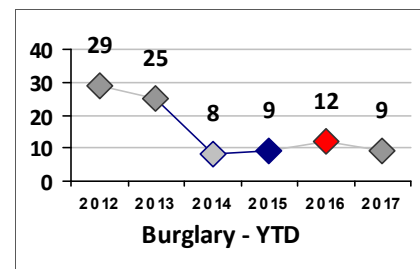

Part I Crime - Comparison Report

Providence Police Department

Through 2/19/2017
Week 7

District 3

	4 Week Trend 1/23/2017 - 2/19/2017				Past 28 Days 1/23/2017 - 2/19/2017			Year to Date January 1 - February 19				
Violent Crime	Current Week	Last Week	Wk 5	Wk 4	Past 28 Days	Past 28 Days LY	Chg.	Current Year	Last Year	Chg.	Wght. 5yr Avg	Chg.
Homicide	0	0	0	0	0	0	0%	0	0	0%	0	--
Sex Offenses, Forcible*	0	0	0	0	0	0	0%	0	2	-100%	1	--
Robbery Other	0	0	0	0	0	0	0%	0	0	0%	1	--
Robbery W Firearm	0	0	0	0	0	1	-100%	0	1	-100%	1	--
Agg. Assault	0	0	2	0	2	3	-33%	3	4	-25%	2	50%
Agg. Assault W Firearm	0	0	0	0	0	2	-200%	0	3	-100%	2	--
Total	0	0	2	0	2	6	-67%	3	10	-70%	6	-50%
Property Crime	Current Week	Last Week	Wk 5	Wk 4	Past 28 Days	Past 28 Days LY	Chg.	Current Year	Last Year	Chg.	Wght. 5yr Avg	Chg.
Burglary	2	1	0	0	3	4	-25%	9	12	-25%	13	-31%
MV Theft	0	0	0	0	0	3	-300%	1	8	-88%	7	-86%
Larceny from MV	2	0	1	2	5	8	-38%	7	8	-13%	11	-36%
Larceny**	3	1	2	1	7	16	-56%	14	22	-36%	19	-26%
Total	7	2	3	3	15	31	-52%	31	50	-38%	50	-38%
Other Crime	Current Week	Last Week	Wk 5	Wk 4	Past 28 Days	Past 28 Days LY	Chg.	Current Year	Last Year	Chg.	Wght. 5yr Avg	Chg.
Assault Other	2	1	2	2	7	11	-36%	20	14	43%	14	43%
Vandalism	2	5	2	3	12	2	500%	17	8	113%	13	31%
Drug Offenses	1	0	1	0	2	4	-50%	7	3	133%	8	-13%
Weapons Offenses	0	0	0	0	0	3	-300%	1	1	0%	1	0%
Liquor Law Violations	0	0	0	0	0	0	0%	0	0	0%	0	--
Total	5	6	5	5	21	20	5%	45	26	73%	36	25%

Figures are preliminary and subject to further analysis and revision

* Sex Offenses, Forcible includes forcible rape, forcible sodomy, forcible fondling, sexual assault with an object

** Larceny includes shoplifting, pickpocket, pursesnatch, from building, bicycles, motor vehicle parts or accessories, and other.