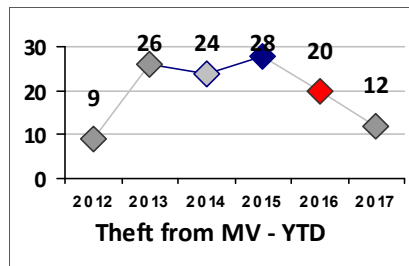

Part I Crime - Comparison Report

Providence Police Department

Through 2/19/2017
Week 7

District 8

4 Week Trend 1/23/2017 - 2/19/2017	Past 28 Days 1/23/2017 - 2/19/2017	Year to Date January 1 - February 19

Violent Crime	Current Week	Last Week	Wk 5	Wk 4	Past 28 Days	Past 28 Days LY	Chg.	Current Year	Last Year	Chg.	Wght. 5yr Avg	Chg.
Homicide	0	0	0	0	0	0	0%	0	0	0%	0	--
Sex Offenses, Forcible*	0	0	0	0	0	1	-100%	0	1	-100%	1	--
Robbery Other	0	0	0	0	0	0	0%	2	0	200%	1	100%
Robbery W Firearm	0	0	0	0	0	0	0%	0	0	0%	0	--
Agg. Assault	0	0	0	0	0	0	0%	0	1	-100%	1	--
Agg. Assault W Firearm	0	0	0	0	0	0	0%	0	1	-100%	1	--
Total	0	0	0	0	0	1	100%	2	3	-33%	4	-50%

Property Crime	Current Week	Last Week	Wk 5	Wk 4	Past 28 Days	Past 28 Days LY	Chg.	Current Year	Last Year	Chg.	Wght. 5yr Avg	Chg.
Burglary	0	1	5	3	9	0	900%	18	6	200%	14	29%
MV Theft	0	0	0	0	0	1	-100%	1	4	-75%	5	-80%
Larceny from MV	1	1	0	4	6	15	-60%	12	20	-40%	23	-48%
Larceny**	0	1	1	4	6	12	-50%	11	16	-31%	17	-35%
Total	1	3	6	11	21	28	-25%	42	46	-9%	58	-28%

Other Crime	Current Week	Last Week	Wk 5	Wk 4	Past 28 Days	Past 28 Days LY	Chg.	Current Year	Last Year	Chg.	Wght. 5yr Avg	Chg.
Assault Other	0	2	2	1	5	9	-44%	11	16	-31%	12	-8%
Vandalism	2	3	3	3	11	2	450%	13	8	63%	14	-7%
Drug Offenses	4	0	0	4	8	4	100%	11	4	175%	4	175%
Weapons Offenses	0	0	0	0	0	0	0%	3	0	300%	0	--
Liquor Law Violations	0	0	0	0	0	0	0%	0	0	0%	0	--
Total	6	5	5	8	24	15	60%	38	28	36%	30	27%

Figures are preliminary and subject to further analysis and revision

* Sex Offenses, Forcible includes forcible rape, forcible sodomy, forcible fondling, sexual assault with an object

** Larceny includes shoplifting, pickpocket, pursesnatch, from building, bicycles, motor vehicle parts or accessories, and other.