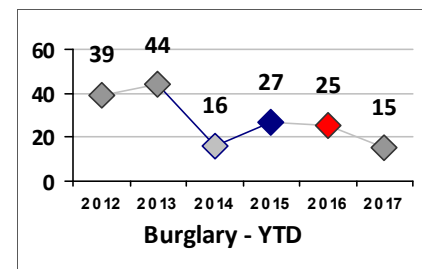

Part I Crime - Comparison Report

Providence Police Department

Through 2/19/2017
Week 7

District 4

	4 Week Trend 1/23/2017 - 2/19/2017				Past 28 Days 1/23/2017 - 2/19/2017			Year to Date January 1 - February 19				
	Current Week	Last Week	Wk 5	Wk 4	Past 28 Days	Past 28 Days LY	Chg.	Current Year	Last Year	Chg.	Wght. 5yr Avg	Chg.
Violent Crime												
Homicide	0	0	0	0	0	0	0%	0	0	0%	0	--
Sex Offenses, Forcible*	0	0	0	1	1	2	-50%	2	6	-67%	4	-50%
Robbery Other	2	1	0	2	5	7	-29%	12	9	33%	5	140%
Robbery W Firearm	0	1	0	0	1	2	-50%	2	2	0%	2	0%
Agg. Assault	0	1	3	0	4	5	-20%	9	11	-18%	8	13%
Agg. Assault W Firearm	0	0	0	0	0	1	-100%	1	5	-80%	3	-67%
Total	2	3	3	3	11	17	-35%	26	33	-21%	23	13%
Property Crime												
Burglary	0	3	6	2	11	14	-21%	15	25	-40%	27	-44%
MV Theft	2	1	1	6	10	8	25%	20	15	33%	17	18%
Larceny from MV	10	4	19	19	52	26	100%	81	41	98%	42	93%
Larceny**	2	2	7	3	14	19	-26%	27	41	-34%	36	-25%
Total	14	10	33	30	87	67	30%	143	122	17%	123	16%
Other Crime												
Assault Other	3	7	7	4	21	25	-16%	39	44	-11%	40	-3%
Vandalism	5	8	9	6	28	17	65%	48	29	66%	32	50%
Drug Offenses	5	0	2	1	8	28	-71%	9	38	-76%	26	-65%
Weapons Offenses	1	2	0	2	5	8	-38%	8	10	-20%	9	-11%
Liquor Law Violations	0	0	1	0	1	0	100%	2	0	200%	0	--
Total	14	17	19	13	63	78	-19%	106	121	-12%	107	-1%

Figures are preliminary and subject to further analysis and revision

* Sex Offenses, Forcible includes forcible rape, forcible sodomy, forcible fondling, sexual assault with an object

** Larceny includes shoplifting, pickpocket, pursesnatch, from building, bicycles, motor vehicle parts or accessories, and other.