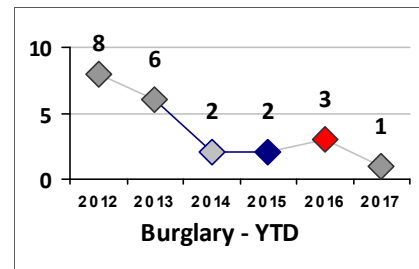

Part I Crime - Comparison Report

Providence Police Department

Through 2/19/2017
Week 7

District 1

4 Week Trend
1/23/2017 - 2/19/2017

Past 28 Days
1/23/2017 - 2/19/2017

Year to Date
January 1 - February 19

Violent Crime	Current Week	Last Week	Wk 5	Wk 4	Past 28 Days	Past 28 Days LY	Chg.	Current Year	Last Year	Chg.	Wght. 5yr Avg	Chg.	
	Homicide	0	0	0	0	0	0	0%	0	0	0%	0	--
Sex Offenses, Forcible*	0	0	0	0	0	0	0%	1	0	100%	1	0%	
Robbery Other	0	1	1	0	2	3	-33%	3	4	-25%	3	0%	
Robbery W Firearm	0	1	0	0	1	0	100%	1	1	0%	0	--	
Agg. Assault	0	0	0	1	1	2	-50%	2	3	-33%	2	0%	
Agg. Assault W Firearm	0	0	0	0	0	0	0%	0	0	0%	1	--	
Total	0	2	1	1	4	5	-20%	7	8	-13%	7	0%	

Property Crime	Current Week	Last Week	Wk 5	Wk 4	Past 28 Days	Past 28 Days LY	Chg.	Current Year	Last Year	Chg.	Wght. 5yr Avg	Chg.	
	Burglary	0	0	0	0	0	2	-200%	1	3	-67%	3	-67%
MV Theft	2	0	1	0	3	0	300%	5	2	150%	5	0%	
Larceny from MV	4	0	6	9	19	6	217%	39	13	200%	24	63%	
Larceny**	6	4	3	7	20	23	-13%	44	50	-12%	64	-31%	
Total	12	4	10	16	42	31	35%	89	68	31%	96	-7%	

Other Crime	Current Week	Last Week	Wk 5	Wk 4	Past 28 Days	Past 28 Days LY	Chg.	Current Year	Last Year	Chg.	Wght. 5yr Avg	Chg.	
	Assault Other	9	1	3	7	20	10	100%	26	27	-4%	23	13%
Vandalism	0	1	2	5	8	9	-11%	24	13	85%	20	20%	
Drug Offenses	4	2	6	2	14	6	133%	16	13	23%	11	45%	
Weapons Offenses	7	0	0	0	7	1	600%	8	2	300%	2	300%	
Liquor Law Violations	1	0	0	0	1	3	-67%	5	4	25%	4	25%	
Total	21	4	11	14	50	29	72%	79	59	34%	60	32%	

Figures are preliminary and subject to further analysis and revision

* Sex Offenses, Forcible includes forcible rape, forcible sodomy, forcible fondling, sexual assault with an object

** Larceny includes shoplifting, pickpocket, pursesnatch, from building, bicycles, motor vehicle parts or accessories, and other.