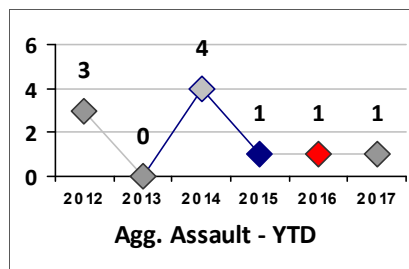

Part I Crime - Comparison Report

Providence Police Department

Through 2/19/2017
Week 7

District 9

	4 Week Trend 1/23/2017 - 2/19/2017				Past 28 Days 1/23/2017 - 2/19/2017			Year to Date January 1 - February 19				
Violent Crime	Current Week	Last Week	Wk 5	Wk 4	Past 28 Days	Past 28 Days LY	Chg.	Current Year	Last Year	Chg.	Wght. 5yr Avg	Chg.
Homicide	0	0	0	0	0	0	0%	0	0	0%	0	--
Sex Offenses, Forcible*	0	1	0	0	1	0	100%	2	0	200%	0	--
Robbery Other	1	0	1	0	2	0	200%	2	0	200%	2	0%
Robbery W Firearm	0	0	0	0	0	1	-100%	1	1	0%	1	0%
Agg. Assault	0	0	0	0	0	1	-100%	0	1	-100%	2	--
Agg. Assault W Firearm	0	0	0	0	0	0	0%	1	0	100%	0	--
Total	1	1	1	0	3	2	50%	6	2	200%	4	50%

Property Crime	Current Week	Last Week	Wk 5	Wk 4	Past 28 Days	Past 28 Days LY	Chg.	Current Year	Last Year	Chg.	Wght. 5yr Avg	Chg.
Burglary	0	0	0	0	0	7	-700%	3	19	-84%	13	-77%
MV Theft	0	0	0	1	1	1	0%	4	1	300%	4	0%
Larceny from MV	2	5	6	4	17	18	-6%	42	20	110%	25	68%
Larceny**	0	1	3	5	9	9	0%	17	15	13%	21	-19%
Total	2	6	9	10	27	35	-23%	66	55	20%	63	5%

Other Crime	Current Week	Last Week	Wk 5	Wk 4	Past 28 Days	Past 28 Days LY	Chg.	Current Year	Last Year	Chg.	Wght. 5yr Avg	Chg.
Assault Other	1	1	0	4	6	6	0%	8	7	14%	8	0%
Vandalism	2	1	3	1	7	9	-22%	15	11	36%	10	50%
Drug Offenses	0	0	0	0	0	0	0%	0	0	0%	2	--
Weapons Offenses	0	0	0	0	0	1	-100%	5	1	400%	1	400%
Liquor Law Violations	0	1	1	1	3	0	300%	3	0	300%	0	--
Total	3	3	4	6	16	16	0%	31	19	63%	20	55%

Figures are preliminary and subject to further analysis and revision

* Sex Offenses, Forcible includes forcible rape, forcible sodomy, forcible fondling, sexual assault with an object

** Larceny includes shoplifting, pickpocket, pursesnatch, from building, bicycles, motor vehicle parts or accessories, and other.