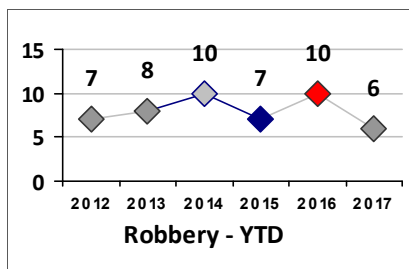

Part I Crime - Comparison Report

Providence Police Department

Through 2/19/2017
Week 7

District 5

4 Week Trend
1/23/2017 - 2/19/2017

Past 28 Days
1/23/2017 - 2/19/2017

Year to Date
January 1 - February 19

Violent Crime	Current Week	Last Week	Wk 5	Wk 4	Past 28 Days	Past 28 Days LY	Chg.	Current Year	Last Year	Chg.	Wght. 5yr Avg	Chg.
Homicide	0	0	0	0	0	0	0%	0	0	0%	0	--
Sex Offenses, Forcible*	0	0	1	0	1	0	100%	1	0	100%	3	-67%
Robbery Other	1	1	2	0	4	3	33%	5	7	-29%	5	0%
Robbery W Firearm	0	0	0	1	1	3	-67%	1	3	-67%	4	-75%
Agg. Assault	1	1	2	0	4	7	-43%	5	11	-55%	8	-38%
Agg. Assault W Firearm	1	0	0	1	2	3	-33%	6	4	50%	3	100%
Total	3	2	5	2	12	16	-25%	18	25	-28%	23	-22%

Property Crime	Current Week	Last Week	Wk 5	Wk 4	Past 28 Days	Past 28 Days LY	Chg.	Current Year	Last Year	Chg.	Wght. 5yr Avg	Chg.
Burglary	4	0	3	2	9	18	-50%	25	39	-36%	36	-31%
MV Theft	1	1	2	2	6	5	20%	10	14	-29%	19	-47%
Larceny from MV	1	3	1	4	9	20	-55%	20	34	-41%	25	-20%
Larceny**	1	0	7	4	12	18	-33%	25	31	-19%	27	-7%
Total	7	4	13	12	36	61	-41%	80	118	-32%	105	-24%

Other Crime	Current Week	Last Week	Wk 5	Wk 4	Past 28 Days	Past 28 Days LY	Chg.	Current Year	Last Year	Chg.	Wght. 5yr Avg	Chg.
Assault Other	3	3	6	2	14	18	-22%	34	38	-11%	40	-15%
Vandalism	5	3	5	5	18	13	38%	42	35	20%	31	35%
Drug Offenses	0	2	2	9	13	9	44%	18	22	-18%	20	-10%
Weapons Offenses	0	0	0	0	0	2	-200%	1	6	-83%	5	-80%
Liquor Law Violations	0	0	0	0	0	1	-100%	0	1	-100%	1	--
Total	8	8	13	16	45	43	5%	95	102	-7%	97	-2%

Figures are preliminary and subject to further analysis and revision

* Sex Offenses, Forcible includes forcible rape, forcible sodomy, forcible fondling, sexual assault with an object

** Larceny includes shoplifting, pickpocket, pursesnatch, from building, bicycles, motor vehicle parts or accessories, and other.