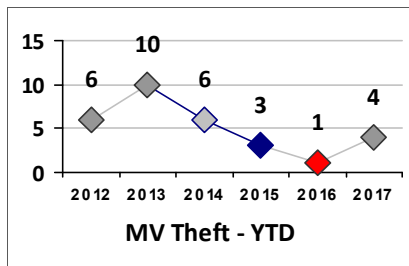

Part I Crime - Comparison Report

Providence Police Department

Through 2/19/2017
Week 7

District 9

	4 Week Trend 1/23/2017 - 2/19/2017				Past 28 Days 1/23/2017 - 2/19/2017			Year to Date January 1 - February 19				
Violent Crime	Current Week	Last Week	Wk 5	Wk 4	Past 28 Days	Past 28 Days LY	Chg.	Current Year	Last Year	Chg.	Wght. 5yr Avg	Chg.
Homicide	0	0	0	0	0	0	0%	0	0	0%	0	--
Sex Offenses, Forcible*	0	1	0	0	1	0	100%	2	0	200%	0	--
Robbery Other	1	0	1	0	2	0	200%	2	0	200%	2	0%
Robbery W Firearm	0	0	0	0	0	1	-100%	1	1	0%	1	0%
Agg. Assault	0	0	0	0	0	1	-100%	0	1	-100%	2	--
Agg. Assault W Firearm	0	0	0	0	0	0	0%	1	0	100%	0	--
Total	1	1	1	0	3	2	50%	6	2	200%	4	50%

Property Crime	Current Week	Last Week	Wk 5	Wk 4	Past 28 Days	Past 28 Days LY	Chg.	Current Year	Last Year	Chg.	Wght. 5yr Avg	Chg.
Burglary	0	0	0	0	0	7	-700%	3	19	-84%	13	-77%
MV Theft	0	0	0	1	1	1	0%	4	1	300%	4	0%
Larceny from MV	2	5	6	4	17	18	-6%	42	20	110%	25	68%
Larceny**	0	1	3	5	9	9	0%	17	15	13%	21	-19%
Total	2	6	9	10	27	35	-23%	66	55	20%	63	5%

Other Crime	Current Week	Last Week	Wk 5	Wk 4	Past 28 Days	Past 28 Days LY	Chg.	Current Year	Last Year	Chg.	Wght. 5yr Avg	Chg.
Assault Other	1	1	0	4	6	6	0%	8	7	14%	8	0%
Vandalism	2	1	3	1	7	9	-22%	15	11	36%	10	50%
Drug Offenses	0	0	0	0	0	0	0%	0	0	0%	2	--
Weapons Offenses	0	0	0	0	0	1	-100%	5	1	400%	1	400%
Liquor Law Violations	0	1	1	1	3	0	300%	3	0	300%	0	--
Total	3	3	4	6	16	16	0%	31	19	63%	20	55%

Figures are preliminary and subject to further analysis and revision

* Sex Offenses, Forcible includes forcible rape, forcible sodomy, forcible fondling, sexual assault with an object

** Larceny includes shoplifting, pickpocket, pursesnatch, from building, bicycles, motor vehicle parts or accessories, and other.