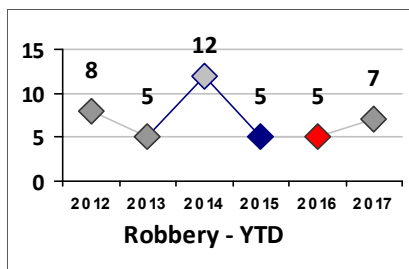

Part I Crime - Comparison Report

Providence Police Department

Through 2/19/2017
Week 7

District 7

4 Week Trend 1/23/2017 - 2/19/2017	Past 28 Days 1/23/2017 - 2/19/2017	Year to Date January 1 - February 19

Violent Crime	Current Week	Last Week	Wk 5	Wk 4	Past 28 Days	Past 28 Days LY	Chg.	Current Year	Last Year	Chg.	Wght. 5yr Avg	Chg.
Homicide	0	0	0	0	0	0	0%	0	0	0%	0	--
Sex Offenses, Forcible*	1	1	0	0	2	1	100%	6	3	100%	3	100%
Robbery Other	1	0	0	0	1	2	-50%	3	2	50%	3	0%
Robbery W Firearm	0	0	0	1	1	2	-50%	4	3	33%	3	33%
Agg. Assault	1	1	0	2	4	3	33%	10	6	67%	7	43%
Agg. Assault W Firearm	0	1	0	0	1	2	-50%	4	5	-20%	5	-20%
Total	3	3	0	3	9	10	-10%	27	19	42%	20	35%

Property Crime	Current Week	Last Week	Wk 5	Wk 4	Past 28 Days	Past 28 Days LY	Chg.	Current Year	Last Year	Chg.	Wght. 5yr Avg	Chg.
Burglary	4	5	2	6	17	6	183%	31	22	41%	30	3%
MV Theft	0	0	3	2	5	4	25%	7	8	-13%	18	-61%
Larceny from MV	4	5	5	4	18	20	-10%	30	28	7%	32	-6%
Larceny**	7	6	4	5	22	23	-4%	38	43	-12%	43	-12%
Total	15	16	14	17	62	53	17%	106	101	5%	122	-13%

Other Crime	Current Week	Last Week	Wk 5	Wk 4	Past 28 Days	Past 28 Days LY	Chg.	Current Year	Last Year	Chg.	Wght. 5yr Avg	Chg.
Assault Other	9	5	7	5	26	22	18%	45	39	15%	40	13%
Vandalism	2	3	6	8	19	26	-27%	43	39	10%	36	19%
Drug Offenses	2	3	4	0	9	12	-25%	13	14	-7%	14	-7%
Weapons Offenses	2	1	0	6	9	8	13%	13	14	-7%	8	63%
Liquor Law Violations	1	0	2	0	3	7	-57%	5	14	-64%	6	-17%
Total	16	12	19	19	66	75	-12%	119	120	-1%	103	16%

Figures are preliminary and subject to further analysis and revision

* Sex Offenses, Forcible includes forcible rape, forcible sodomy, forcible fondling, sexual assault with an object

** Larceny includes shoplifting, pickpocket, pursesnatch, from building, bicycles, motor vehicle parts or accessories, and other.