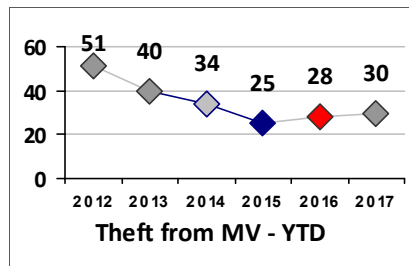

Part I Crime - Comparison Report

Providence Police Department

Through 2/19/2017
Week 7

District 7

4 Week Trend 1/23/2017 - 2/19/2017	Past 28 Days 1/23/2017 - 2/19/2017	Year to Date January 1 - February 19

Violent Crime	Current Week	Last Week	Wk 5	Wk 4	Past 28 Days	Past 28 Days LY	Chg.	Current Year	Last Year	Chg.	Wght. 5yr Avg	Chg.
Homicide	0	0	0	0	0	0	0%	0	0	0%	0	--
Sex Offenses, Forcible*	1	1	0	0	2	1	100%	6	3	100%	3	100%
Robbery Other	1	0	0	0	1	2	-50%	3	2	50%	3	0%
Robbery W Firearm	0	0	0	1	1	2	-50%	4	3	33%	3	33%
Agg. Assault	1	1	0	2	4	3	33%	10	6	67%	7	43%
Agg. Assault W Firearm	0	1	0	0	1	2	-50%	4	5	-20%	5	-20%
Total	3	3	0	3	9	10	-10%	27	19	42%	20	35%

Property Crime	Current Week	Last Week	Wk 5	Wk 4	Past 28 Days	Past 28 Days LY	Chg.	Current Year	Last Year	Chg.	Wght. 5yr Avg	Chg.
Burglary	4	5	2	6	17	6	183%	31	22	41%	30	3%
MV Theft	0	0	3	2	5	4	25%	7	8	-13%	18	-61%
Larceny from MV	4	5	5	4	18	20	-10%	30	28	7%	32	-6%
Larceny**	7	6	4	5	22	23	-4%	38	43	-12%	43	-12%
Total	15	16	14	17	62	53	17%	106	101	5%	122	-13%

Other Crime	Current Week	Last Week	Wk 5	Wk 4	Past 28 Days	Past 28 Days LY	Chg.	Current Year	Last Year	Chg.	Wght. 5yr Avg	Chg.
Assault Other	9	5	7	5	26	22	18%	45	39	15%	40	13%
Vandalism	2	3	6	8	19	26	-27%	43	39	10%	36	19%
Drug Offenses	2	3	4	0	9	12	-25%	13	14	-7%	14	-7%
Weapons Offenses	2	1	0	6	9	8	13%	13	14	-7%	8	63%
Liquor Law Violations	1	0	2	0	3	7	-57%	5	14	-64%	6	-17%
Total	16	12	19	19	66	75	-12%	119	120	-1%	103	16%

Figures are preliminary and subject to further analysis and revision

* Sex Offenses, Forcible includes forcible rape, forcible sodomy, forcible fondling, sexual assault with an object

** Larceny includes shoplifting, pickpocket, pursesnatch, from building, bicycles, motor vehicle parts or accessories, and other.