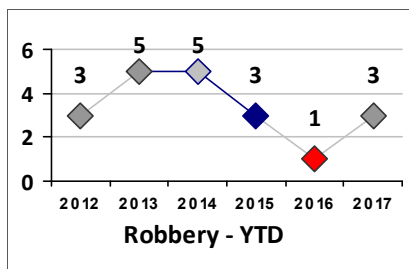

Part I Crime - Comparison Report

Providence Police Department

Through 2/19/2017
Week 7

District 9

	4 Week Trend 1/23/2017 - 2/19/2017				Past 28 Days 1/23/2017 - 2/19/2017			Year to Date January 1 - February 19				
Violent Crime	Current Week	Last Week	Wk 5	Wk 4	Past 28 Days	Past 28 Days LY	Chg.	Current Year	Last Year	Chg.	Wght. 5yr Avg	Chg.
Homicide	0	0	0	0	0	0	0%	0	0	0%	0	--
Sex Offenses, Forcible*	0	1	0	0	1	0	100%	2	0	200%	0	--
Robbery Other	1	0	1	0	2	0	200%	2	0	200%	2	0%
Robbery W Firearm	0	0	0	0	0	1	-100%	1	1	0%	1	0%
Agg. Assault	0	0	0	0	0	1	-100%	0	1	-100%	2	--
Agg. Assault W Firearm	0	0	0	0	0	0	0%	1	0	100%	0	--
Total	1	1	1	0	3	2	50%	6	2	200%	4	50%

Property Crime	Current Week	Last Week	Wk 5	Wk 4	Past 28 Days	Past 28 Days LY	Chg.	Current Year	Last Year	Chg.	Wght. 5yr Avg	Chg.
Burglary	0	0	0	0	0	7	-700%	3	19	-84%	13	-77%
MV Theft	0	0	0	1	1	1	0%	4	1	300%	4	0%
Larceny from MV	2	5	6	4	17	18	-6%	42	20	110%	25	68%
Larceny**	0	1	3	5	9	9	0%	17	15	13%	21	-19%
Total	2	6	9	10	27	35	-23%	66	55	20%	63	5%

Other Crime	Current Week	Last Week	Wk 5	Wk 4	Past 28 Days	Past 28 Days LY	Chg.	Current Year	Last Year	Chg.	Wght. 5yr Avg	Chg.
Assault Other	1	1	0	4	6	6	0%	8	7	14%	8	0%
Vandalism	2	1	3	1	7	9	-22%	15	11	36%	10	50%
Drug Offenses	0	0	0	0	0	0	0%	0	0	0%	2	--
Weapons Offenses	0	0	0	0	0	1	-100%	5	1	400%	1	400%
Liquor Law Violations	0	1	1	1	3	0	300%	3	0	300%	0	--
Total	3	3	4	6	16	16	0%	31	19	63%	20	55%

Figures are preliminary and subject to further analysis and revision

* Sex Offenses, Forcible includes forcible rape, forcible sodomy, forcible fondling, sexual assault with an object

** Larceny includes shoplifting, pickpocket, pursesnatch, from building, bicycles, motor vehicle parts or accessories, and other.