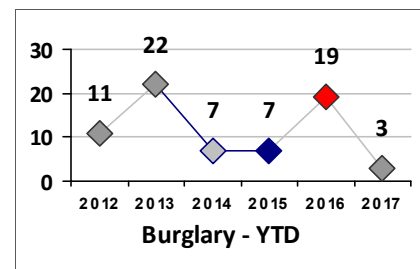

Part I Crime - Comparison Report

Providence Police Department

Through 2/19/2017
Week 7

District 9

	4 Week Trend 1/23/2017 - 2/19/2017				Past 28 Days 1/23/2017 - 2/19/2017			Year to Date January 1 - February 19				
Violent Crime	Current Week	Last Week	Wk 5	Wk 4	Past 28 Days	Past 28 Days LY	Chg.	Current Year	Last Year	Chg.	Wght. 5yr Avg	Chg.
Homicide	0	0	0	0	0	0	0%	0	0	0%	0	--
Sex Offenses, Forcible*	0	1	0	0	1	0	100%	2	0	200%	0	--
Robbery Other	1	0	1	0	2	0	200%	2	0	200%	2	0%
Robbery W Firearm	0	0	0	0	0	1	-100%	1	1	0%	1	0%
Agg. Assault	0	0	0	0	0	1	-100%	0	1	-100%	2	--
Agg. Assault W Firearm	0	0	0	0	0	0	0%	1	0	100%	0	--
Total	1	1	1	0	3	2	50%	6	2	200%	4	50%

Property Crime	Current Week	Last Week	Wk 5	Wk 4	Past 28 Days	Past 28 Days LY	Chg.	Current Year	Last Year	Chg.	Wght. 5yr Avg	Chg.
Burglary	0	0	0	0	0	7	-700%	3	19	-84%	13	-77%
MV Theft	0	0	0	1	1	1	0%	4	1	300%	4	0%
Larceny from MV	2	5	6	4	17	18	-6%	42	20	110%	25	68%
Larceny**	0	1	3	5	9	9	0%	17	15	13%	21	-19%
Total	2	6	9	10	27	35	-23%	66	55	20%	63	5%

Other Crime	Current Week	Last Week	Wk 5	Wk 4	Past 28 Days	Past 28 Days LY	Chg.	Current Year	Last Year	Chg.	Wght. 5yr Avg	Chg.
Assault Other	1	1	0	4	6	6	0%	8	7	14%	8	0%
Vandalism	2	1	3	1	7	9	-22%	15	11	36%	10	50%
Drug Offenses	0	0	0	0	0	0	0%	0	0	0%	2	--
Weapons Offenses	0	0	0	0	0	1	-100%	5	1	400%	1	400%
Liquor Law Violations	0	1	1	1	3	0	300%	3	0	300%	0	--
Total	3	3	4	6	16	16	0%	31	19	63%	20	55%

Figures are preliminary and subject to further analysis and revision

* Sex Offenses, Forcible includes forcible rape, forcible sodomy, forcible fondling, sexual assault with an object

** Larceny includes shoplifting, pickpocket, pursesnatch, from building, bicycles, motor vehicle parts or accessories, and other.