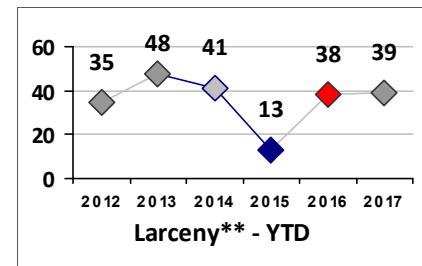

Part I Crime - Comparison Report

Providence Police Department

Through 2/19/2017
Week 7

District 2

	4 Week Trend 1/23/2017 - 2/19/2017				Past 28 Days 1/23/2017 - 2/19/2017			Year to Date January 1 - February 19				
	Current Week	Last Week	Wk 5	Wk 4	Past 28 Days	Past 28 Days LY	Chg.	Current Year	Last Year	Chg.	Wght. 5yr Avg	Chg.
Violent Crime												
Homicide	0	0	0	0	0	0	0%	0	0	0%	0	--
Sex Offenses, Forcible*	0	1	0	0	1	4	-75%	1	5	-80%	4	-75%
Robbery Other	0	1	0	1	2	3	-33%	4	8	-50%	4	0%
Robbery W Firearm	0	1	0	0	1	3	-67%	4	4	0%	2	100%
Agg. Assault	2	0	3	1	6	5	20%	12	9	33%	7	71%
Agg. Assault W Firearm	0	0	1	2	3	4	-25%	4	7	-43%	6	-33%
Total	2	3	4	4	13	19	-32%	25	33	-24%	23	9%
Property Crime												
Burglary	1	1	3	4	9	10	-10%	22	22	0%	24	-8%
MV Theft	0	1	2	2	5	9	-44%	10	17	-41%	16	-38%
Larceny from MV	0	0	4	1	5	7	-29%	22	23	-4%	24	-8%
Larceny**	3	2	7	1	13	16	-19%	39	38	3%	33	18%
Total	4	4	16	8	32	42	-24%	93	100	-7%	98	-5%
Other Crime												
Assault Other	7	5	5	6	23	21	10%	49	39	26%	38	29%
Vandalism	3	4	2	2	11	14	-21%	31	23	35%	27	15%
Drug Offenses	4	2	6	2	14	6	133%	25	12	108%	19	32%
Weapons Offenses	0	2	7	2	11	5	120%	13	7	86%	7	86%
Liquor Law Violations	0	0	0	0	0	0	0%	0	1	-100%	1	--
Total	14	13	20	12	59	46	28%	118	82	44%	91	30%

Figures are preliminary and subject to further analysis and revision

* Sex Offenses, Forcible includes forcible rape, forcible sodomy, forcible fondling, sexual assault with an object

** Larceny includes shoplifting, pickpocket, pursesnatch, from building, bicycles, motor vehicle parts or accessories, and other.