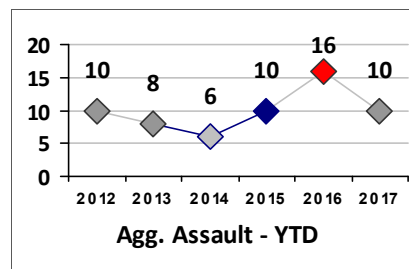

Part I Crime - Comparison Report

Providence Police Department

Through 2/19/2017
Week 7

District 4

	4 Week Trend 1/23/2017 - 2/19/2017				Past 28 Days 1/23/2017 - 2/19/2017			Year to Date January 1 - February 19				
	Current Week	Last Week	Wk 5	Wk 4	Past 28 Days	Past 28 Days LY	Chg.	Current Year	Last Year	Chg.	Wght. 5yr Avg	Chg.
Violent Crime												
Homicide	0	0	0	0	0	0	0%	0	0	0%	0	--
Sex Offenses, Forcible*	0	0	0	1	1	2	-50%	2	6	-67%	4	-50%
Robbery Other	2	1	0	2	5	7	-29%	12	9	33%	5	140%
Robbery W Firearm	0	1	0	0	1	2	-50%	2	2	0%	2	0%
Agg. Assault	0	1	3	0	4	5	-20%	9	11	-18%	8	13%
Agg. Assault W Firearm	0	0	0	0	0	1	-100%	1	5	-80%	3	-67%
Total	2	3	3	3	11	17	-35%	26	33	-21%	23	13%
Property Crime												
Burglary	0	3	6	2	11	14	-21%	15	25	-40%	27	-44%
MV Theft	2	1	1	6	10	8	25%	20	15	33%	17	18%
Larceny from MV	10	4	19	19	52	26	100%	81	41	98%	42	93%
Larceny**	2	2	7	3	14	19	-26%	27	41	-34%	36	-25%
Total	14	10	33	30	87	67	30%	143	122	17%	123	16%
Other Crime												
Assault Other	3	7	7	4	21	25	-16%	39	44	-11%	40	-3%
Vandalism	5	8	9	6	28	17	65%	48	29	66%	32	50%
Drug Offenses	5	0	2	1	8	28	-71%	9	38	-76%	26	-65%
Weapons Offenses	1	2	0	2	5	8	-38%	8	10	-20%	9	-11%
Liquor Law Violations	0	0	1	0	1	0	100%	2	0	200%	0	--
Total	14	17	19	13	63	78	-19%	106	121	-12%	107	-1%

Figures are preliminary and subject to further analysis and revision

* Sex Offenses, Forcible includes forcible rape, forcible sodomy, forcible fondling, sexual assault with an object

** Larceny includes shoplifting, pickpocket, pursesnatch, from building, bicycles, motor vehicle parts or accessories, and other.