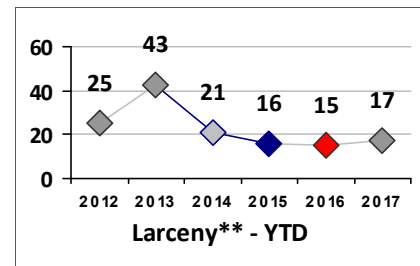

Part I Crime - Comparison Report

Providence Police Department

Through 2/19/2017
Week 7

District 9

	4 Week Trend 1/23/2017 - 2/19/2017				Past 28 Days 1/23/2017 - 2/19/2017			Year to Date January 1 - February 19				
Violent Crime	Current Week	Last Week	Wk 5	Wk 4	Past 28 Days	Past 28 Days LY	Chg.	Current Year	Last Year	Chg.	Wght. 5yr Avg	Chg.
Homicide	0	0	0	0	0	0	0%	0	0	0%	0	--
Sex Offenses, Forcible*	0	1	0	0	1	0	100%	2	0	200%	0	--
Robbery Other	1	0	1	0	2	0	200%	2	0	200%	2	0%
Robbery W Firearm	0	0	0	0	0	1	-100%	1	1	0%	1	0%
Agg. Assault	0	0	0	0	0	1	-100%	0	1	-100%	2	--
Agg. Assault W Firearm	0	0	0	0	0	0	0%	1	0	100%	0	--
Total	1	1	1	0	3	2	50%	6	2	200%	4	50%

Property Crime	Current Week	Last Week	Wk 5	Wk 4	Past 28 Days	Past 28 Days LY	Chg.	Current Year	Last Year	Chg.	Wght. 5yr Avg	Chg.
Burglary	0	0	0	0	0	7	-700%	3	19	-84%	13	-77%
MV Theft	0	0	0	1	1	1	0%	4	1	300%	4	0%
Larceny from MV	2	5	6	4	17	18	-6%	42	20	110%	25	68%
Larceny**	0	1	3	5	9	9	0%	17	15	13%	21	-19%
Total	2	6	9	10	27	35	-23%	66	55	20%	63	5%

Other Crime	Current Week	Last Week	Wk 5	Wk 4	Past 28 Days	Past 28 Days LY	Chg.	Current Year	Last Year	Chg.	Wght. 5yr Avg	Chg.
Assault Other	1	1	0	4	6	6	0%	8	7	14%	8	0%
Vandalism	2	1	3	1	7	9	-22%	15	11	36%	10	50%
Drug Offenses	0	0	0	0	0	0	0%	0	0	0%	2	--
Weapons Offenses	0	0	0	0	0	1	-100%	5	1	400%	1	400%
Liquor Law Violations	0	1	1	1	3	0	300%	3	0	300%	0	--
Total	3	3	4	6	16	16	0%	31	19	63%	20	55%

Figures are preliminary and subject to further analysis and revision

* Sex Offenses, Forcible includes forcible rape, forcible sodomy, forcible fondling, sexual assault with an object

** Larceny includes shoplifting, pickpocket, pursesnatch, from building, bicycles, motor vehicle parts or accessories, and other.