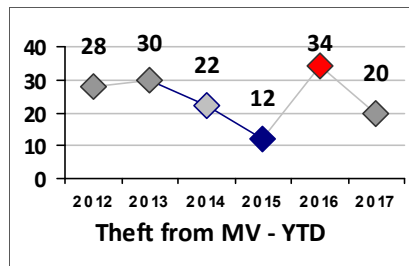

Part I Crime - Comparison Report

Providence Police Department

Through 2/19/2017
Week 7

District 5

4 Week Trend
1/23/2017 - 2/19/2017

Past 28 Days
1/23/2017 - 2/19/2017

Year to Date
January 1 - February 19

Violent Crime	Current Week	Last Week	Wk 5	Wk 4	Past 28 Days	Past 28 Days LY	Chg.	Current Year	Last Year	Chg.	Wght. 5yr Avg	Chg.
Homicide	0	0	0	0	0	0	0%	0	0	0%	0	--
Sex Offenses, Forcible*	0	0	1	0	1	0	100%	1	0	100%	3	-67%
Robbery Other	1	1	2	0	4	3	33%	5	7	-29%	5	0%
Robbery W Firearm	0	0	0	1	1	3	-67%	1	3	-67%	4	-75%
Agg. Assault	1	1	2	0	4	7	-43%	5	11	-55%	8	-38%
Agg. Assault W Firearm	1	0	0	1	2	3	-33%	6	4	50%	3	100%
Total	3	2	5	2	12	16	-25%	18	25	-28%	23	-22%

Property Crime	Current Week	Last Week	Wk 5	Wk 4	Past 28 Days	Past 28 Days LY	Chg.	Current Year	Last Year	Chg.	Wght. 5yr Avg	Chg.
Burglary	4	0	3	2	9	18	-50%	25	39	-36%	36	-31%
MV Theft	1	1	2	2	6	5	20%	10	14	-29%	19	-47%
Larceny from MV	1	3	1	4	9	20	-55%	20	34	-41%	25	-20%
Larceny**	1	0	7	4	12	18	-33%	25	31	-19%	27	-7%
Total	7	4	13	12	36	61	-41%	80	118	-32%	105	-24%

Other Crime	Current Week	Last Week	Wk 5	Wk 4	Past 28 Days	Past 28 Days LY	Chg.	Current Year	Last Year	Chg.	Wght. 5yr Avg	Chg.
Assault Other	3	3	6	2	14	18	-22%	34	38	-11%	40	-15%
Vandalism	5	3	5	5	18	13	38%	42	35	20%	31	35%
Drug Offenses	0	2	2	9	13	9	44%	18	22	-18%	20	-10%
Weapons Offenses	0	0	0	0	0	2	-200%	1	6	-83%	5	-80%
Liquor Law Violations	0	0	0	0	0	1	-100%	0	1	-100%	1	--
Total	8	8	13	16	45	43	5%	95	102	-7%	97	-2%

Figures are preliminary and subject to further analysis and revision

* Sex Offenses, Forcible includes forcible rape, forcible sodomy, forcible fondling, sexual assault with an object

** Larceny includes shoplifting, pickpocket, pursesnatch, from building, bicycles, motor vehicle parts or accessories, and other.