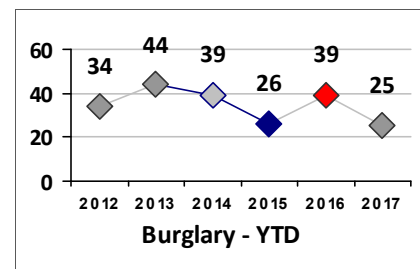

Part I Crime - Comparison Report

Providence Police Department

Through 2/19/2017
Week 7

District 5

4 Week Trend
1/23/2017 - 2/19/2017

Past 28 Days
1/23/2017 - 2/19/2017

Year to Date
January 1 - February 19

Violent Crime	Current Week	Last Week	Wk 5	Wk 4	Past 28 Days	Past 28 Days LY	Chg.	Current Year	Last Year	Chg.	Wght. 5yr Avg	Chg.
Homicide	0	0	0	0	0	0	0%	0	0	0%	0	--
Sex Offenses, Forcible*	0	0	1	0	1	0	100%	1	0	100%	3	-67%
Robbery Other	1	1	2	0	4	3	33%	5	7	-29%	5	0%
Robbery W Firearm	0	0	0	1	1	3	-67%	1	3	-67%	4	-75%
Agg. Assault	1	1	2	0	4	7	-43%	5	11	-55%	8	-38%
Agg. Assault W Firearm	1	0	0	1	2	3	-33%	6	4	50%	3	100%
Total	3	2	5	2	12	16	-25%	18	25	-28%	23	-22%

Property Crime	Current Week	Last Week	Wk 5	Wk 4	Past 28 Days	Past 28 Days LY	Chg.	Current Year	Last Year	Chg.	Wght. 5yr Avg	Chg.
Burglary	4	0	3	2	9	18	-50%	25	39	-36%	36	-31%
MV Theft	1	1	2	2	6	5	20%	10	14	-29%	19	-47%
Larceny from MV	1	3	1	4	9	20	-55%	20	34	-41%	25	-20%
Larceny**	1	0	7	4	12	18	-33%	25	31	-19%	27	-7%
Total	7	4	13	12	36	61	-41%	80	118	-32%	105	-24%

Other Crime	Current Week	Last Week	Wk 5	Wk 4	Past 28 Days	Past 28 Days LY	Chg.	Current Year	Last Year	Chg.	Wght. 5yr Avg	Chg.
Assault Other	3	3	6	2	14	18	-22%	34	38	-11%	40	-15%
Vandalism	5	3	5	5	18	13	38%	42	35	20%	31	35%
Drug Offenses	0	2	2	9	13	9	44%	18	22	-18%	20	-10%
Weapons Offenses	0	0	0	0	0	2	-200%	1	6	-83%	5	-80%
Liquor Law Violations	0	0	0	0	0	1	-100%	0	1	-100%	1	--
Total	8	8	13	16	45	43	5%	95	102	-7%	97	-2%

Figures are preliminary and subject to further analysis and revision

* Sex Offenses, Forcible includes forcible rape, forcible sodomy, forcible fondling, sexual assault with an object

** Larceny includes shoplifting, pickpocket, pursesnatch, from building, bicycles, motor vehicle parts or accessories, and other.