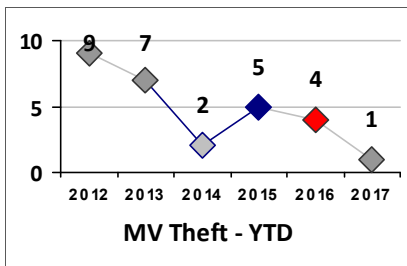

Part I Crime - Comparison Report

Providence Police Department

Through 2/19/2017
Week 7

District 8

4 Week Trend 1/23/2017 - 2/19/2017	Past 28 Days 1/23/2017 - 2/19/2017	Year to Date January 1 - February 19

Violent Crime	Current Week	Last Week	Wk 5	Wk 4	Past 28 Days	Past 28 Days LY	Chg.	Current Year	Last Year	Chg.	Wght. 5yr Avg	Chg.
Homicide	0	0	0	0	0	0	0%	0	0	0%	0	--
Sex Offenses, Forcible*	0	0	0	0	0	1	-100%	0	1	-100%	1	--
Robbery Other	0	0	0	0	0	0	0%	2	0	200%	1	100%
Robbery W Firearm	0	0	0	0	0	0	0%	0	0	0%	0	--
Agg. Assault	0	0	0	0	0	0	0%	0	1	-100%	1	--
Agg. Assault W Firearm	0	0	0	0	0	0	0%	0	1	-100%	1	--
Total	0	0	0	0	0	1	100%	2	3	-33%	4	-50%

Property Crime	Current Week	Last Week	Wk 5	Wk 4	Past 28 Days	Past 28 Days LY	Chg.	Current Year	Last Year	Chg.	Wght. 5yr Avg	Chg.
Burglary	0	1	5	3	9	0	900%	18	6	200%	14	29%
MV Theft	0	0	0	0	0	1	-100%	1	4	-75%	5	-80%
Larceny from MV	1	1	0	4	6	15	-60%	12	20	-40%	23	-48%
Larceny**	0	1	1	4	6	12	-50%	11	16	-31%	17	-35%
Total	1	3	6	11	21	28	-25%	42	46	-9%	58	-28%

Other Crime	Current Week	Last Week	Wk 5	Wk 4	Past 28 Days	Past 28 Days LY	Chg.	Current Year	Last Year	Chg.	Wght. 5yr Avg	Chg.
Assault Other	0	2	2	1	5	9	-44%	11	16	-31%	12	-8%
Vandalism	2	3	3	3	11	2	450%	13	8	63%	14	-7%
Drug Offenses	4	0	0	4	8	4	100%	11	4	175%	4	175%
Weapons Offenses	0	0	0	0	0	0	0%	3	0	300%	0	--
Liquor Law Violations	0	0	0	0	0	0	0%	0	0	0%	0	--
Total	6	5	5	8	24	15	60%	38	28	36%	30	27%

Figures are preliminary and subject to further analysis and revision

* Sex Offenses, Forcible includes forcible rape, forcible sodomy, forcible fondling, sexual assault with an object

** Larceny includes shoplifting, pickpocket, pursesnatch, from building, bicycles, motor vehicle parts or accessories, and other.