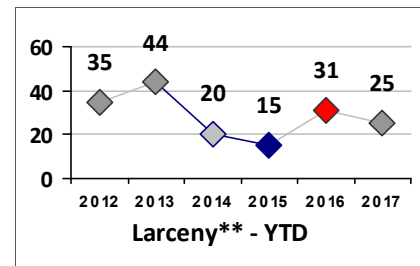

Part I Crime - Comparison Report

Providence Police Department

Through 2/19/2017
Week 7

District 5

4 Week Trend
1/23/2017 - 2/19/2017

Past 28 Days
1/23/2017 - 2/19/2017

Year to Date
January 1 - February 19

Violent Crime	Current Week	Last Week	Wk 5	Wk 4	Past 28 Days	Past 28 Days LY	Chg.	Current Year	Last Year	Chg.	Wght. 5yr Avg	Chg.
Homicide	0	0	0	0	0	0	0%	0	0	0%	0	--
Sex Offenses, Forcible*	0	0	1	0	1	0	100%	1	0	100%	3	-67%
Robbery Other	1	1	2	0	4	3	33%	5	7	-29%	5	0%
Robbery W Firearm	0	0	0	1	1	3	-67%	1	3	-67%	4	-75%
Agg. Assault	1	1	2	0	4	7	-43%	5	11	-55%	8	-38%
Agg. Assault W Firearm	1	0	0	1	2	3	-33%	6	4	50%	3	100%
Total	3	2	5	2	12	16	-25%	18	25	-28%	23	-22%

Property Crime	Current Week	Last Week	Wk 5	Wk 4	Past 28 Days	Past 28 Days LY	Chg.	Current Year	Last Year	Chg.	Wght. 5yr Avg	Chg.
Burglary	4	0	3	2	9	18	-50%	25	39	-36%	36	-31%
MV Theft	1	1	2	2	6	5	20%	10	14	-29%	19	-47%
Larceny from MV	1	3	1	4	9	20	-55%	20	34	-41%	25	-20%
Larceny**	1	0	7	4	12	18	-33%	25	31	-19%	27	-7%
Total	7	4	13	12	36	61	-41%	80	118	-32%	105	-24%

Other Crime	Current Week	Last Week	Wk 5	Wk 4	Past 28 Days	Past 28 Days LY	Chg.	Current Year	Last Year	Chg.	Wght. 5yr Avg	Chg.
Assault Other	3	3	6	2	14	18	-22%	34	38	-11%	40	-15%
Vandalism	5	3	5	5	18	13	38%	42	35	20%	31	35%
Drug Offenses	0	2	2	9	13	9	44%	18	22	-18%	20	-10%
Weapons Offenses	0	0	0	0	0	2	-200%	1	6	-83%	5	-80%
Liquor Law Violations	0	0	0	0	0	1	-100%	0	1	-100%	1	--
Total	8	8	13	16	45	43	5%	95	102	-7%	97	-2%

Figures are preliminary and subject to further analysis and revision

* Sex Offenses, Forcible includes forcible rape, forcible sodomy, forcible fondling, sexual assault with an object

** Larceny includes shoplifting, pickpocket, pursesnatch, from building, bicycles, motor vehicle parts or accessories, and other.