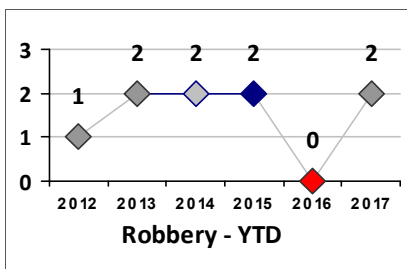

Part I Crime - Comparison Report

Providence Police Department

Through 2/19/2017
Week 7

District 8

4 Week Trend 1/23/2017 - 2/19/2017	Past 28 Days 1/23/2017 - 2/19/2017	Year to Date January 1 - February 19

Violent Crime	Current Week	Last Week	Wk 5	Wk 4	Past 28 Days	Past 28 Days LY	Chg.	Current Year	Last Year	Chg.	Wght. 5yr Avg	Chg.
Homicide	0	0	0	0	0	0	0%	0	0	0%	0	--
Sex Offenses, Forcible*	0	0	0	0	0	1	-100%	0	1	-100%	1	--
Robbery Other	0	0	0	0	0	0	0%	2	0	200%	1	100%
Robbery W Firearm	0	0	0	0	0	0	0%	0	0	0%	0	--
Agg. Assault	0	0	0	0	0	0	0%	0	1	-100%	1	--
Agg. Assault W Firearm	0	0	0	0	0	0	0%	0	1	-100%	1	--
Total	0	0	0	0	0	1	100%	2	3	-33%	4	-50%

Property Crime	Current Week	Last Week	Wk 5	Wk 4	Past 28 Days	Past 28 Days LY	Chg.	Current Year	Last Year	Chg.	Wght. 5yr Avg	Chg.
Burglary	0	1	5	3	9	0	900%	18	6	200%	14	29%
MV Theft	0	0	0	0	0	1	-100%	1	4	-75%	5	-80%
Larceny from MV	1	1	0	4	6	15	-60%	12	20	-40%	23	-48%
Larceny**	0	1	1	4	6	12	-50%	11	16	-31%	17	-35%
Total	1	3	6	11	21	28	-25%	42	46	-9%	58	-28%

Other Crime	Current Week	Last Week	Wk 5	Wk 4	Past 28 Days	Past 28 Days LY	Chg.	Current Year	Last Year	Chg.	Wght. 5yr Avg	Chg.
Assault Other	0	2	2	1	5	9	-44%	11	16	-31%	12	-8%
Vandalism	2	3	3	3	11	2	450%	13	8	63%	14	-7%
Drug Offenses	4	0	0	4	8	4	100%	11	4	175%	4	175%
Weapons Offenses	0	0	0	0	0	0	0%	3	0	300%	0	--
Liquor Law Violations	0	0	0	0	0	0	0%	0	0	0%	0	--
Total	6	5	5	8	24	15	60%	38	28	36%	30	27%

Figures are preliminary and subject to further analysis and revision

* Sex Offenses, Forcible includes forcible rape, forcible sodomy, forcible fondling, sexual assault with an object

** Larceny includes shoplifting, pickpocket, pursesnatch, from building, bicycles, motor vehicle parts or accessories, and other.