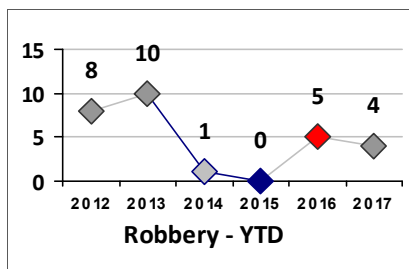

Part I Crime - Comparison Report

Providence Police Department

Through 2/19/2017
Week 7

District 6

4 Week Trend 1/23/2017 - 2/19/2017	Past 28 Days 1/23/2017 - 2/19/2017	Year to Date January 1 - February 19

Violent Crime	Current Week	Last Week	Wk 5	Wk 4	Past 28 Days	Past 28 Days LY	Chg.	Current Year	Last Year	Chg.	Wght. 5yr Avg	Chg.
Homicide	0	0	0	0	0	0	0%	0	0	0%	0	--
Sex Offenses, Forcible*	0	0	1	0	1	0	100%	3	0	300%	1	200%
Robbery Other	0	0	0	1	1	2	-50%	2	4	-50%	3	-33%
Robbery W Firearm	0	0	0	1	1	0	100%	2	1	100%	1	100%
Agg. Assault	0	0	0	0	0	5	-500%	2	8	-75%	5	-60%
Agg. Assault W Firearm	0	0	1	0	1	0	100%	1	0	100%	2	-50%
Total	0	0	2	2	4	7	-43%	10	13	-23%	12	-17%

Property Crime	Current Week	Last Week	Wk 5	Wk 4	Past 28 Days	Past 28 Days LY	Chg.	Current Year	Last Year	Chg.	Wght. 5yr Avg	Chg.
Burglary	2	1	1	5	9	10	-10%	16	21	-24%	27	-41%
MV Theft	0	1	0	0	1	12	-92%	7	16	-56%	16	-56%
Larceny from MV	1	3	2	1	7	18	-61%	16	27	-41%	20	-20%
Larceny**	2	3	3	4	12	20	-40%	21	37	-43%	30	-30%
Total	5	8	6	10	29	60	-52%	60	101	-41%	93	-35%

Other Crime	Current Week	Last Week	Wk 5	Wk 4	Past 28 Days	Past 28 Days LY	Chg.	Current Year	Last Year	Chg.	Wght. 5yr Avg	Chg.
Assault Other	2	3	5	4	14	11	27%	26	22	18%	28	-7%
Vandalism	1	2	6	5	14	22	-36%	25	45	-44%	31	-19%
Drug Offenses	1	1	0	1	3	3	0%	4	3	33%	5	-20%
Weapons Offenses	0	2	0	0	2	5	-60%	3	2	50%	5	-40%
Liquor Law Violations	0	0	1	0	1	1	0%	2	2	0%	1	100%
Total	4	8	12	10	34	42	-19%	60	74	-19%	71	-15%

Figures are preliminary and subject to further analysis and revision

* Sex Offenses, Forcible includes forcible rape, forcible sodomy, forcible fondling, sexual assault with an object

** Larceny includes shoplifting, pickpocket, pursesnatch, from building, bicycles, motor vehicle parts or accessories, and other.