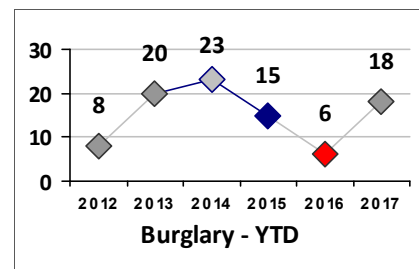

Part I Crime - Comparison Report

Providence Police Department

Through 2/19/2017
Week 7

District 8

4 Week Trend 1/23/2017 - 2/19/2017	Past 28 Days 1/23/2017 - 2/19/2017	Year to Date January 1 - February 19

Violent Crime	Current Week	Last Week	Wk 5	Wk 4	Past 28 Days	Past 28 Days LY	Chg.	Current Year	Last Year	Chg.	Wght. 5yr Avg	Chg.
Homicide	0	0	0	0	0	0	0%	0	0	0%	0	--
Sex Offenses, Forcible*	0	0	0	0	0	1	-100%	0	1	-100%	1	--
Robbery Other	0	0	0	0	0	0	0%	2	0	200%	1	100%
Robbery W Firearm	0	0	0	0	0	0	0%	0	0	0%	0	--
Agg. Assault	0	0	0	0	0	0	0%	0	1	-100%	1	--
Agg. Assault W Firearm	0	0	0	0	0	0	0%	0	1	-100%	1	--
Total	0	0	0	0	0	1	100%	2	3	-33%	4	-50%

Property Crime	Current Week	Last Week	Wk 5	Wk 4	Past 28 Days	Past 28 Days LY	Chg.	Current Year	Last Year	Chg.	Wght. 5yr Avg	Chg.
Burglary	0	1	5	3	9	0	900%	18	6	200%	14	29%
MV Theft	0	0	0	0	0	1	-100%	1	4	-75%	5	-80%
Larceny from MV	1	1	0	4	6	15	-60%	12	20	-40%	23	-48%
Larceny**	0	1	1	4	6	12	-50%	11	16	-31%	17	-35%
Total	1	3	6	11	21	28	-25%	42	46	-9%	58	-28%

Other Crime	Current Week	Last Week	Wk 5	Wk 4	Past 28 Days	Past 28 Days LY	Chg.	Current Year	Last Year	Chg.	Wght. 5yr Avg	Chg.
Assault Other	0	2	2	1	5	9	-44%	11	16	-31%	12	-8%
Vandalism	2	3	3	3	11	2	450%	13	8	63%	14	-7%
Drug Offenses	4	0	0	4	8	4	100%	11	4	175%	4	175%
Weapons Offenses	0	0	0	0	0	0	0%	3	0	300%	0	--
Liquor Law Violations	0	0	0	0	0	0	0%	0	0	0%	0	--
Total	6	5	5	8	24	15	60%	38	28	36%	30	27%

Figures are preliminary and subject to further analysis and revision

* Sex Offenses, Forcible includes forcible rape, forcible sodomy, forcible fondling, sexual assault with an object

** Larceny includes shoplifting, pickpocket, pursesnatch, from building, bicycles, motor vehicle parts or accessories, and other.