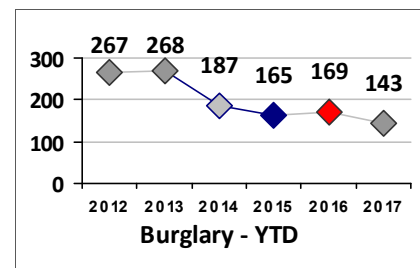

Part I Crime - Comparison Report

Providence Police Department

Through 2/19/2017
Week 7

Citywide

4 Week Trend
1/23/2017 - 2/19/2017

Past 28 Days
1/23/2017 - 2/19/2017

Year to Date
January 1 - February 19

Violent Crime	Current Week	Last Week	Wk 5	Wk 4	Past 28 Days	Past 28 Days LY	Chg.	Current Year	Last Year	Chg.	Wght. 5yr Avg	Chg.	
	Homicide	0	0	0	0	0	0	0%	0	0	--	1	--
Sex Offenses, Forcible*	1	3	2	1	7	8	-13%	16	17	-6%	19	-16%	
Robbery W Firearm	0	3	0	3	6	12	-50%	15	16	-6%	16	-6%	
Robbery Other	5	4	4	4	17	20	-15%	34	34	0%	28	21%	
Agg. Assault W Firearm	1	1	2	3	7	12	-42%	17	25	-32%	22	-23%	
Agg. Assault	5	3	10	4	22	31	-29%	45	54	-17%	43	5%	
Total	12	14	18	15	59	83	-29%	127	146	-13%	128	-1%	

Property Crime	Current Week	Last Week	Wk 5	Wk 4	Past 28 Days	Past 28 Days LY	Chg.	Current Year	Last Year	Chg.	Wght. 5yr Avg	Chg.	
	Burglary	14	12	20	23	69	71	-3%	146	169	-14%	191	-24%
MV Theft	5	4	9	13	31	43	-28%	70	85	-18%	108	-35%	
Larceny from MV	29	22	48	55	154	139	11%	292	217	35%	231	26%	
Larceny**	25	21	39	37	122	157	-22%	255	293	-13%	296	-14%	
Total	73	59	116	128	376	410	-8%	763	764	0%	826	-8%	

Other Crime	Current Week	Last Week	Wk 5	Wk 4	Past 28 Days	Past 28 Days LY	Chg.	Current Year	Last Year	Chg.	Wght. 5yr Avg	Chg.	
	Assault Other	38	29	37	37	141	135	4%	269	248	8%	247	9%
Vandalism	24	31	40	43	138	115	20%	279	213	31%	218	28%	
Weapons Offenses	10	7	7	10	34	33	3%	55	43	28%	38	45%	
Drug Offenses	21	10	21	19	71	72	-1%	104	109	-5%	112	-7%	
Liquor Law Violations	2	1	5	1	9	12	-25%	17	22	-23%	14	21%	
Total	95	78	110	110	393	367	7%	724	635	14%	628	15%	

Figures are preliminary and subject to further analysis and revision

* Sex Offenses, Forcible includes forcible rape, forcible sodomy, forcible fondling, sexual assault with an object

** Larceny includes shoplifting, pickpocket, pursesnatch, from building, bicycles, motor vehicle parts or accessories, and other.