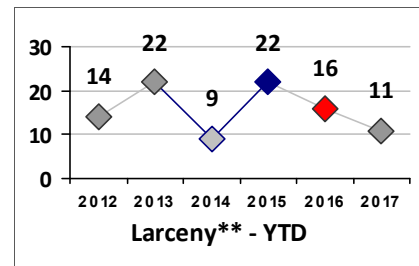

Part I Crime - Comparison Report

Providence Police Department

Through 2/19/2017
Week 7

District 8

4 Week Trend 1/23/2017 - 2/19/2017	Past 28 Days 1/23/2017 - 2/19/2017	Year to Date January 1 - February 19

Violent Crime	Current Week	Last Week	Wk 5	Wk 4	Past 28 Days	Past 28 Days LY	Chg.	Current Year	Last Year	Chg.	Wght. 5yr Avg	Chg.
Homicide	0	0	0	0	0	0	0%	0	0	0%	0	--
Sex Offenses, Forcible*	0	0	0	0	0	1	-100%	0	1	-100%	1	--
Robbery Other	0	0	0	0	0	0	0%	2	0	200%	1	100%
Robbery W Firearm	0	0	0	0	0	0	0%	0	0	0%	0	--
Agg. Assault	0	0	0	0	0	0	0%	0	1	-100%	1	--
Agg. Assault W Firearm	0	0	0	0	0	0	0%	0	1	-100%	1	--
Total	0	0	0	0	0	1	100%	2	3	-33%	4	-50%

Property Crime	Current Week	Last Week	Wk 5	Wk 4	Past 28 Days	Past 28 Days LY	Chg.	Current Year	Last Year	Chg.	Wght. 5yr Avg	Chg.
Burglary	0	1	5	3	9	0	900%	18	6	200%	14	29%
MV Theft	0	0	0	0	0	1	-100%	1	4	-75%	5	-80%
Larceny from MV	1	1	0	4	6	15	-60%	12	20	-40%	23	-48%
Larceny**	0	1	1	4	6	12	-50%	11	16	-31%	17	-35%
Total	1	3	6	11	21	28	-25%	42	46	-9%	58	-28%

Other Crime	Current Week	Last Week	Wk 5	Wk 4	Past 28 Days	Past 28 Days LY	Chg.	Current Year	Last Year	Chg.	Wght. 5yr Avg	Chg.
Assault Other	0	2	2	1	5	9	-44%	11	16	-31%	12	-8%
Vandalism	2	3	3	3	11	2	450%	13	8	63%	14	-7%
Drug Offenses	4	0	0	4	8	4	100%	11	4	175%	4	175%
Weapons Offenses	0	0	0	0	0	0	0%	3	0	300%	0	--
Liquor Law Violations	0	0	0	0	0	0	0%	0	0	0%	0	--
Total	6	5	5	8	24	15	60%	38	28	36%	30	27%

Figures are preliminary and subject to further analysis and revision

* Sex Offenses, Forcible includes forcible rape, forcible sodomy, forcible fondling, sexual assault with an object

** Larceny includes shoplifting, pickpocket, pursesnatch, from building, bicycles, motor vehicle parts or accessories, and other.