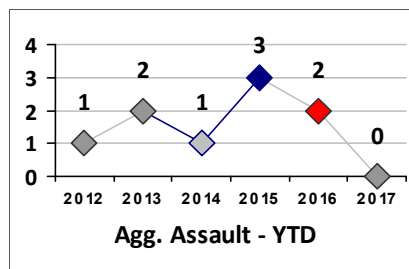

Part I Crime - Comparison Report

Providence Police Department

Through 2/19/2017
Week 7

District 8

4 Week Trend 1/23/2017 - 2/19/2017	Past 28 Days 1/23/2017 - 2/19/2017	Year to Date January 1 - February 19

Violent Crime	Current Week	Last Week	Wk 5	Wk 4	Past 28 Days	Past 28 Days LY	Chg.	Current Year	Last Year	Chg.	Wght. 5yr Avg	Chg.
Homicide	0	0	0	0	0	0	0%	0	0	0%	0	--
Sex Offenses, Forcible*	0	0	0	0	0	1	-100%	0	1	-100%	1	--
Robbery Other	0	0	0	0	0	0	0%	2	0	200%	1	100%
Robbery W Firearm	0	0	0	0	0	0	0%	0	0	0%	0	--
Agg. Assault	0	0	0	0	0	0	0%	0	1	-100%	1	--
Agg. Assault W Firearm	0	0	0	0	0	0	0%	0	1	-100%	1	--
Total	0	0	0	0	0	1	100%	2	3	-33%	4	-50%

Property Crime	Current Week	Last Week	Wk 5	Wk 4	Past 28 Days	Past 28 Days LY	Chg.	Current Year	Last Year	Chg.	Wght. 5yr Avg	Chg.
Burglary	0	1	5	3	9	0	900%	18	6	200%	14	29%
MV Theft	0	0	0	0	0	1	-100%	1	4	-75%	5	-80%
Larceny from MV	1	1	0	4	6	15	-60%	12	20	-40%	23	-48%
Larceny**	0	1	1	4	6	12	-50%	11	16	-31%	17	-35%
Total	1	3	6	11	21	28	-25%	42	46	-9%	58	-28%

Other Crime	Current Week	Last Week	Wk 5	Wk 4	Past 28 Days	Past 28 Days LY	Chg.	Current Year	Last Year	Chg.	Wght. 5yr Avg	Chg.
Assault Other	0	2	2	1	5	9	-44%	11	16	-31%	12	-8%
Vandalism	2	3	3	3	11	2	450%	13	8	63%	14	-7%
Drug Offenses	4	0	0	4	8	4	100%	11	4	175%	4	175%
Weapons Offenses	0	0	0	0	0	0	0%	3	0	300%	0	--
Liquor Law Violations	0	0	0	0	0	0	0%	0	0	0%	0	--
Total	6	5	5	8	24	15	60%	38	28	36%	30	27%

Figures are preliminary and subject to further analysis and revision

* Sex Offenses, Forcible includes forcible rape, forcible sodomy, forcible fondling, sexual assault with an object

** Larceny includes shoplifting, pickpocket, pursesnatch, from building, bicycles, motor vehicle parts or accessories, and other.