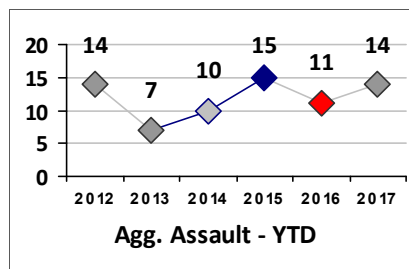

Part I Crime - Comparison Report

Providence Police Department

Through 2/19/2017
Week 7

District 7

4 Week Trend 1/23/2017 - 2/19/2017	Past 28 Days 1/23/2017 - 2/19/2017	Year to Date January 1 - February 19

Violent Crime	Current Week	Last Week	Wk 5	Wk 4	Past 28 Days	Past 28 Days LY	Chg.	Current Year	Last Year	Chg.	Wght. 5yr Avg	Chg.
Homicide	0	0	0	0	0	0	0%	0	0	0%	0	--
Sex Offenses, Forcible*	1	1	0	0	2	1	100%	6	3	100%	3	100%
Robbery Other	1	0	0	0	1	2	-50%	3	2	50%	3	0%
Robbery W Firearm	0	0	0	1	1	2	-50%	4	3	33%	3	33%
Agg. Assault	1	1	0	2	4	3	33%	10	6	67%	7	43%
Agg. Assault W Firearm	0	1	0	0	1	2	-50%	4	5	-20%	5	-20%
Total	3	3	0	3	9	10	-10%	27	19	42%	20	35%

Property Crime	Current Week	Last Week	Wk 5	Wk 4	Past 28 Days	Past 28 Days LY	Chg.	Current Year	Last Year	Chg.	Wght. 5yr Avg	Chg.
Burglary	4	5	2	6	17	6	183%	31	22	41%	30	3%
MV Theft	0	0	3	2	5	4	25%	7	8	-13%	18	-61%
Larceny from MV	4	5	5	4	18	20	-10%	30	28	7%	32	-6%
Larceny**	7	6	4	5	22	23	-4%	38	43	-12%	43	-12%
Total	15	16	14	17	62	53	17%	106	101	5%	122	-13%

Other Crime	Current Week	Last Week	Wk 5	Wk 4	Past 28 Days	Past 28 Days LY	Chg.	Current Year	Last Year	Chg.	Wght. 5yr Avg	Chg.
Assault Other	9	5	7	5	26	22	18%	45	39	15%	40	13%
Vandalism	2	3	6	8	19	26	-27%	43	39	10%	36	19%
Drug Offenses	2	3	4	0	9	12	-25%	13	14	-7%	14	-7%
Weapons Offenses	2	1	0	6	9	8	13%	13	14	-7%	8	63%
Liquor Law Violations	1	0	2	0	3	7	-57%	5	14	-64%	6	-17%
Total	16	12	19	19	66	75	-12%	119	120	-1%	103	16%

Figures are preliminary and subject to further analysis and revision

* Sex Offenses, Forcible includes forcible rape, forcible sodomy, forcible fondling, sexual assault with an object

** Larceny includes shoplifting, pickpocket, pursesnatch, from building, bicycles, motor vehicle parts or accessories, and other.