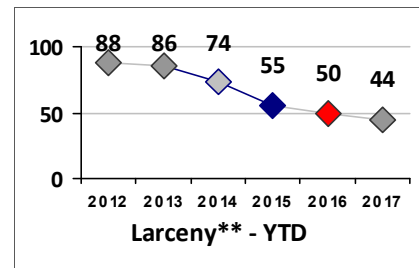

Part I Crime - Comparison Report

Providence Police Department

Through 2/19/2017
Week 7

District 1

4 Week Trend
1/23/2017 - 2/19/2017

Past 28 Days
1/23/2017 - 2/19/2017

Year to Date
January 1 - February 19

Violent Crime	Current Week	Last Week	Wk 5	Wk 4	Past 28 Days	Past 28 Days LY	Chg.	Current Year	Last Year	Chg.	Wght. 5yr Avg	Chg.	
	Homicide	0	0	0	0	0	0	0%	0	0	0%	0	--
Sex Offenses, Forcible*	0	0	0	0	0	0	0%	1	0	100%	1	0%	
Robbery Other	0	1	1	0	2	3	-33%	3	4	-25%	3	0%	
Robbery W Firearm	0	1	0	0	1	0	100%	1	1	0%	0	--	
Agg. Assault	0	0	0	1	1	2	-50%	2	3	-33%	2	0%	
Agg. Assault W Firearm	0	0	0	0	0	0	0%	0	0	0%	1	--	
Total	0	2	1	1	4	5	-20%	7	8	-13%	7	0%	

Property Crime	Current Week	Last Week	Wk 5	Wk 4	Past 28 Days	Past 28 Days LY	Chg.	Current Year	Last Year	Chg.	Wght. 5yr Avg	Chg.	
	Burglary	0	0	0	0	0	2	-200%	1	3	-67%	3	-67%
MV Theft	2	0	1	0	3	0	300%	5	2	150%	5	0%	
Larceny from MV	4	0	6	9	19	6	217%	39	13	200%	24	63%	
Larceny**	6	4	3	7	20	23	-13%	44	50	-12%	64	-31%	
Total	12	4	10	16	42	31	35%	89	68	31%	96	-7%	

Other Crime	Current Week	Last Week	Wk 5	Wk 4	Past 28 Days	Past 28 Days LY	Chg.	Current Year	Last Year	Chg.	Wght. 5yr Avg	Chg.	
	Assault Other	9	1	3	7	20	10	100%	26	27	-4%	23	13%
Vandalism	0	1	2	5	8	9	-11%	24	13	85%	20	20%	
Drug Offenses	4	2	6	2	14	6	133%	16	13	23%	11	45%	
Weapons Offenses	7	0	0	0	7	1	600%	8	2	300%	2	300%	
Liquor Law Violations	1	0	0	0	1	3	-67%	5	4	25%	4	25%	
Total	21	4	11	14	50	29	72%	79	59	34%	60	32%	

Figures are preliminary and subject to further analysis and revision

* Sex Offenses, Forcible includes forcible rape, forcible sodomy, forcible fondling, sexual assault with an object

** Larceny includes shoplifting, pickpocket, pursesnatch, from building, bicycles, motor vehicle parts or accessories, and other.