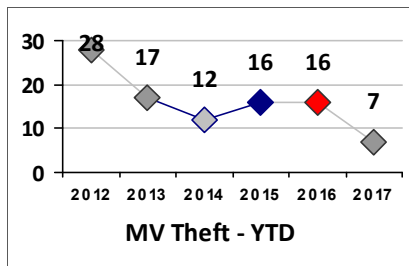

Part I Crime - Comparison Report

Providence Police Department

Through 2/19/2017
Week 7

District 6

4 Week Trend 1/23/2017 - 2/19/2017	Past 28 Days 1/23/2017 - 2/19/2017	Year to Date January 1 - February 19

Violent Crime	Current Week	Last Week	Wk 5	Wk 4	Past 28 Days	Past 28 Days LY	Chg.	Current Year	Last Year	Chg.	Wght. 5yr Avg	Chg.
Homicide	0	0	0	0	0	0	0%	0	0	0%	0	--
Sex Offenses, Forcible*	0	0	1	0	1	0	100%	3	0	300%	1	200%
Robbery Other	0	0	0	1	1	2	-50%	2	4	-50%	3	-33%
Robbery W Firearm	0	0	0	1	1	0	100%	2	1	100%	1	100%
Agg. Assault	0	0	0	0	0	5	-500%	2	8	-75%	5	-60%
Agg. Assault W Firearm	0	0	1	0	1	0	100%	1	0	100%	2	-50%
Total	0	0	2	2	4	7	-43%	10	13	-23%	12	-17%

Property Crime	Current Week	Last Week	Wk 5	Wk 4	Past 28 Days	Past 28 Days LY	Chg.	Current Year	Last Year	Chg.	Wght. 5yr Avg	Chg.
Burglary	2	1	1	5	9	10	-10%	16	21	-24%	27	-41%
MV Theft	0	1	0	0	1	12	-92%	7	16	-56%	16	-56%
Larceny from MV	1	3	2	1	7	18	-61%	16	27	-41%	20	-20%
Larceny**	2	3	3	4	12	20	-40%	21	37	-43%	30	-30%
Total	5	8	6	10	29	60	-52%	60	101	-41%	93	-35%

Other Crime	Current Week	Last Week	Wk 5	Wk 4	Past 28 Days	Past 28 Days LY	Chg.	Current Year	Last Year	Chg.	Wght. 5yr Avg	Chg.
Assault Other	2	3	5	4	14	11	27%	26	22	18%	28	-7%
Vandalism	1	2	6	5	14	22	-36%	25	45	-44%	31	-19%
Drug Offenses	1	1	0	1	3	3	0%	4	3	33%	5	-20%
Weapons Offenses	0	2	0	0	2	5	-60%	3	2	50%	5	-40%
Liquor Law Violations	0	0	1	0	1	1	0%	2	2	0%	1	100%
Total	4	8	12	10	34	42	-19%	60	74	-19%	71	-15%

Figures are preliminary and subject to further analysis and revision

* Sex Offenses, Forcible includes forcible rape, forcible sodomy, forcible fondling, sexual assault with an object

** Larceny includes shoplifting, pickpocket, pursesnatch, from building, bicycles, motor vehicle parts or accessories, and other.