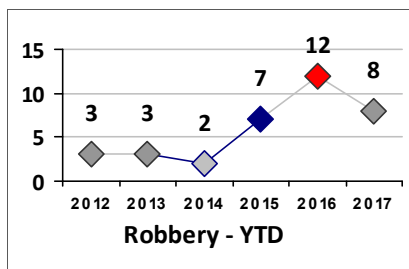

Part I Crime - Comparison Report

Providence Police Department

Through 2/19/2017
Week 7

District 2

	4 Week Trend 1/23/2017 - 2/19/2017				Past 28 Days 1/23/2017 - 2/19/2017			Year to Date January 1 - February 19				
	Current Week	Last Week	Wk 5	Wk 4	Past 28 Days	Past 28 Days LY	Chg.	Current Year	Last Year	Chg.	Wght. 5yr Avg	Chg.
Violent Crime												
Homicide	0	0	0	0	0	0	0%	0	0	0%	0	--
Sex Offenses, Forcible*	0	1	0	0	1	4	-75%	1	5	-80%	4	-75%
Robbery Other	0	1	0	1	2	3	-33%	4	8	-50%	4	0%
Robbery W Firearm	0	1	0	0	1	3	-67%	4	4	0%	2	100%
Agg. Assault	2	0	3	1	6	5	20%	12	9	33%	7	71%
Agg. Assault W Firearm	0	0	1	2	3	4	-25%	4	7	-43%	6	-33%
Total	2	3	4	4	13	19	-32%	25	33	-24%	23	9%
Property Crime												
Burglary	1	1	3	4	9	10	-10%	22	22	0%	24	-8%
MV Theft	0	1	2	2	5	9	-44%	10	17	-41%	16	-38%
Larceny from MV	0	0	4	1	5	7	-29%	22	23	-4%	24	-8%
Larceny**	3	2	7	1	13	16	-19%	39	38	3%	33	18%
Total	4	4	16	8	32	42	-24%	93	100	-7%	98	-5%
Other Crime												
Assault Other	7	5	5	6	23	21	10%	49	39	26%	38	29%
Vandalism	3	4	2	2	11	14	-21%	31	23	35%	27	15%
Drug Offenses	4	2	6	2	14	6	133%	25	12	108%	19	32%
Weapons Offenses	0	2	7	2	11	5	120%	13	7	86%	7	86%
Liquor Law Violations	0	0	0	0	0	0	0%	0	1	-100%	1	--
Total	14	13	20	12	59	46	28%	118	82	44%	91	30%

Figures are preliminary and subject to further analysis and revision

* Sex Offenses, Forcible includes forcible rape, forcible sodomy, forcible fondling, sexual assault with an object

** Larceny includes shoplifting, pickpocket, pursesnatch, from building, bicycles, motor vehicle parts or accessories, and other.