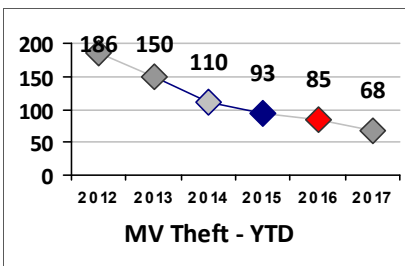

Part I Crime - Comparison Report

Providence Police Department

Through 2/19/2017
Week 7

Citywide

4 Week Trend
1/23/2017 - 2/19/2017

Past 28 Days
1/23/2017 - 2/19/2017

Year to Date
January 1 - February 19

Violent Crime	Current Week	Last Week	Wk 5	Wk 4	Past 28 Days	Past 28 Days LY	Chg.	Current Year	Last Year	Chg.	Wght. 5yr Avg	Chg.	
	Homicide	0	0	0	0	0	0	0%	0	0	--	1	--
Sex Offenses, Forcible*	1	3	2	1	7	8	-13%	16	17	-6%	19	-16%	
Robbery W Firearm	0	3	0	3	6	12	-50%	15	16	-6%	16	-6%	
Robbery Other	5	4	4	4	17	20	-15%	34	34	0%	28	21%	
Agg. Assault W Firearm	1	1	2	3	7	12	-42%	17	25	-32%	22	-23%	
Agg. Assault	5	3	10	4	22	31	-29%	45	54	-17%	43	5%	
Total	12	14	18	15	59	83	-29%	127	146	-13%	128	-1%	

Property Crime	Current Week	Last Week	Wk 5	Wk 4	Past 28 Days	Past 28 Days LY	Chg.	Current Year	Last Year	Chg.	Wght. 5yr Avg	Chg.	
	Burglary	14	12	20	23	69	71	-3%	146	169	-14%	191	-24%
MV Theft	5	4	9	13	31	43	-28%	70	85	-18%	108	-35%	
Larceny from MV	29	22	48	55	154	139	11%	292	217	35%	231	26%	
Larceny**	25	21	39	37	122	157	-22%	255	293	-13%	296	-14%	
Total	73	59	116	128	376	410	-8%	763	764	0%	826	-8%	

Other Crime	Current Week	Last Week	Wk 5	Wk 4	Past 28 Days	Past 28 Days LY	Chg.	Current Year	Last Year	Chg.	Wght. 5yr Avg	Chg.	
	Assault Other	38	29	37	37	141	135	4%	269	248	8%	247	9%
Vandalism	24	31	40	43	138	115	20%	279	213	31%	218	28%	
Weapons Offenses	10	7	7	10	34	33	3%	55	43	28%	38	45%	
Drug Offenses	21	10	21	19	71	72	-1%	104	109	-5%	112	-7%	
Liquor Law Violations	2	1	5	1	9	12	-25%	17	22	-23%	14	21%	
Total	95	78	110	110	393	367	7%	724	635	14%	628	15%	

Figures are preliminary and subject to further analysis and revision

* Sex Offenses, Forcible includes forcible rape, forcible sodomy, forcible fondling, sexual assault with an object

** Larceny includes shoplifting, pickpocket, pursesnatch, from building, bicycles, motor vehicle parts or accessories, and other.