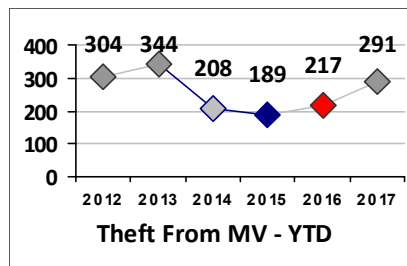

Part I Crime - Comparison Report

Providence Police Department

Through 2/19/2017
Week 7

Citywide

4 Week Trend
1/23/2017 - 2/19/2017

Past 28 Days
1/23/2017 - 2/19/2017

Year to Date
January 1 - February 19

Violent Crime	Current Week	Last Week	Wk 5	Wk 4	Past 28 Days	Past 28 Days LY	Chg.	Current Year	Last Year	Chg.	Wght. 5yr Avg	Chg.	
	Homicide	0	0	0	0	0	0	0%	0	0	--	1	--
Sex Offenses, Forcible*	1	3	2	1	7	8	-13%	16	17	-6%	19	-16%	
Robbery W Firearm	0	3	0	3	6	12	-50%	15	16	-6%	16	-6%	
Robbery Other	5	4	4	4	17	20	-15%	34	34	0%	28	21%	
Agg. Assault W Firearm	1	1	2	3	7	12	-42%	17	25	-32%	22	-23%	
Agg. Assault	5	3	10	4	22	31	-29%	45	54	-17%	43	5%	
Total	12	14	18	15	59	83	-29%	127	146	-13%	128	-1%	

Property Crime	Current Week	Last Week	Wk 5	Wk 4	Past 28 Days	Past 28 Days LY	Chg.	Current Year	Last Year	Chg.	Wght. 5yr Avg	Chg.	
	Burglary	14	12	20	23	69	71	-3%	146	169	-14%	191	-24%
MV Theft	5	4	9	13	31	43	-28%	70	85	-18%	108	-35%	
Larceny from MV	29	22	48	55	154	139	11%	292	217	35%	231	26%	
Larceny**	25	21	39	37	122	157	-22%	255	293	-13%	296	-14%	
Total	73	59	116	128	376	410	-8%	763	764	0%	826	-8%	

Other Crime	Current Week	Last Week	Wk 5	Wk 4	Past 28 Days	Past 28 Days LY	Chg.	Current Year	Last Year	Chg.	Wght. 5yr Avg	Chg.	
	Assault Other	38	29	37	37	141	135	4%	269	248	8%	247	9%
Vandalism	24	31	40	43	138	115	20%	279	213	31%	218	28%	
Weapons Offenses	10	7	7	10	34	33	3%	55	43	28%	38	45%	
Drug Offenses	21	10	21	19	71	72	-1%	104	109	-5%	112	-7%	
Liquor Law Violations	2	1	5	1	9	12	-25%	17	22	-23%	14	21%	
Total	95	78	110	110	393	367	7%	724	635	14%	628	15%	

Figures are preliminary and subject to further analysis and revision

* Sex Offenses, Forcible includes forcible rape, forcible sodomy, forcible fondling, sexual assault with an object

** Larceny includes shoplifting, pickpocket, pursesnatch, from building, bicycles, motor vehicle parts or accessories, and other.