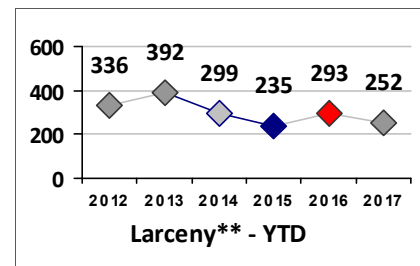

Part I Crime - Comparison Report

Providence Police Department

Through 2/19/2017
Week 7

Citywide

4 Week Trend
1/23/2017 - 2/19/2017

Past 28 Days
1/23/2017 - 2/19/2017

Year to Date
January 1 - February 19

Violent Crime	Current Week	Last Week	Wk 5	Wk 4	Past 28 Days	Past 28 Days LY	Chg.	Current Year	Last Year	Chg.	Wght. 5yr Avg	Chg.
	Homicide	0	0	0	0	0	0	0%	0	0	--	1
Sex Offenses, Forcible*	1	3	2	1	7	8	-13%	16	17	-6%	19	-16%
Robbery W Firearm	0	3	0	3	6	12	-50%	15	16	-6%	16	-6%
Robbery Other	5	4	4	4	17	20	-15%	34	34	0%	28	21%
Agg. Assault W Firearm	1	1	2	3	7	12	-42%	17	25	-32%	22	-23%
Agg. Assault	5	3	10	4	22	31	-29%	45	54	-17%	43	5%
Total	12	14	18	15	59	83	-29%	127	146	-13%	128	-1%

Property Crime	Current Week	Last Week	Wk 5	Wk 4	Past 28 Days	Past 28 Days LY	Chg.	Current Year	Last Year	Chg.	Wght. 5yr Avg	Chg.
	Burglary	14	12	20	23	69	71	-3%	146	169	-14%	191
MV Theft	5	4	9	13	31	43	-28%	70	85	-18%	108	-35%
Larceny from MV	29	22	48	55	154	139	11%	292	217	35%	231	26%
Larceny**	25	21	39	37	122	157	-22%	255	293	-13%	296	-14%
Total	73	59	116	128	376	410	-8%	763	764	0%	826	-8%

Other Crime	Current Week	Last Week	Wk 5	Wk 4	Past 28 Days	Past 28 Days LY	Chg.	Current Year	Last Year	Chg.	Wght. 5yr Avg	Chg.
	Assault Other	38	29	37	37	141	135	4%	269	248	8%	247
Vandalism	24	31	40	43	138	115	20%	279	213	31%	218	28%
Weapons Offenses	10	7	7	10	34	33	3%	55	43	28%	38	45%
Drug Offenses	21	10	21	19	71	72	-1%	104	109	-5%	112	-7%
Liquor Law Violations	2	1	5	1	9	12	-25%	17	22	-23%	14	21%
Total	95	78	110	110	393	367	7%	724	635	14%	628	15%