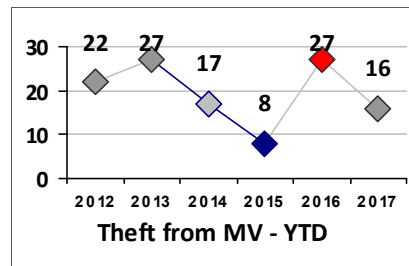

Part I Crime - Comparison Report

Providence Police Department

Through 2/19/2017
Week 7

District 6

4 Week Trend 1/23/2017 - 2/19/2017	Past 28 Days 1/23/2017 - 2/19/2017	Year to Date January 1 - February 19

Violent Crime	Current Week	Last Week	Wk 5	Wk 4	Past 28 Days	Past 28 Days LY	Chg.	Current Year	Last Year	Chg.	Wght. 5yr Avg	Chg.
Homicide	0	0	0	0	0	0	0%	0	0	0%	0	--
Sex Offenses, Forcible*	0	0	1	0	1	0	100%	3	0	300%	1	200%
Robbery Other	0	0	0	1	1	2	-50%	2	4	-50%	3	-33%
Robbery W Firearm	0	0	0	1	1	0	100%	2	1	100%	1	100%
Agg. Assault	0	0	0	0	0	5	-500%	2	8	-75%	5	-60%
Agg. Assault W Firearm	0	0	1	0	1	0	100%	1	0	100%	2	-50%
Total	0	0	2	2	4	7	-43%	10	13	-23%	12	-17%

Property Crime	Current Week	Last Week	Wk 5	Wk 4	Past 28 Days	Past 28 Days LY	Chg.	Current Year	Last Year	Chg.	Wght. 5yr Avg	Chg.
Burglary	2	1	1	5	9	10	-10%	16	21	-24%	27	-41%
MV Theft	0	1	0	0	1	12	-92%	7	16	-56%	16	-56%
Larceny from MV	1	3	2	1	7	18	-61%	16	27	-41%	20	-20%
Larceny**	2	3	3	4	12	20	-40%	21	37	-43%	30	-30%
Total	5	8	6	10	29	60	-52%	60	101	-41%	93	-35%

Other Crime	Current Week	Last Week	Wk 5	Wk 4	Past 28 Days	Past 28 Days LY	Chg.	Current Year	Last Year	Chg.	Wght. 5yr Avg	Chg.
Assault Other	2	3	5	4	14	11	27%	26	22	18%	28	-7%
Vandalism	1	2	6	5	14	22	-36%	25	45	-44%	31	-19%
Drug Offenses	1	1	0	1	3	3	0%	4	3	33%	5	-20%
Weapons Offenses	0	2	0	0	2	5	-60%	3	2	50%	5	-40%
Liquor Law Violations	0	0	1	0	1	1	0%	2	2	0%	1	100%
Total	4	8	12	10	34	42	-19%	60	74	-19%	71	-15%

Figures are preliminary and subject to further analysis and revision

* Sex Offenses, Forcible includes forcible rape, forcible sodomy, forcible fondling, sexual assault with an object

** Larceny includes shoplifting, pickpocket, pursesnatch, from building, bicycles, motor vehicle parts or accessories, and other.