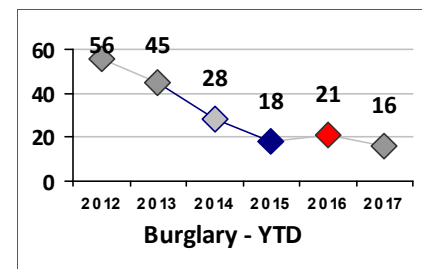

Part I Crime - Comparison Report

Providence Police Department

Through 2/19/2017
Week 7

District 6

4 Week Trend 1/23/2017 - 2/19/2017	Past 28 Days 1/23/2017 - 2/19/2017	Year to Date January 1 - February 19

Violent Crime	Current Week	Last Week	Wk 5	Wk 4	Past 28 Days	Past 28 Days LY	Chg.	Current Year	Last Year	Chg.	Wght. 5yr Avg	Chg.
Homicide	0	0	0	0	0	0	0%	0	0	0%	0	--
Sex Offenses, Forcible*	0	0	1	0	1	0	100%	3	0	300%	1	200%
Robbery Other	0	0	0	1	1	2	-50%	2	4	-50%	3	-33%
Robbery W Firearm	0	0	0	1	1	0	100%	2	1	100%	1	100%
Agg. Assault	0	0	0	0	0	5	-500%	2	8	-75%	5	-60%
Agg. Assault W Firearm	0	0	1	0	1	0	100%	1	0	100%	2	-50%
Total	0	0	2	2	4	7	-43%	10	13	-23%	12	-17%

Property Crime	Current Week	Last Week	Wk 5	Wk 4	Past 28 Days	Past 28 Days LY	Chg.	Current Year	Last Year	Chg.	Wght. 5yr Avg	Chg.
Burglary	2	1	1	5	9	10	-10%	16	21	-24%	27	-41%
MV Theft	0	1	0	0	1	12	-92%	7	16	-56%	16	-56%
Larceny from MV	1	3	2	1	7	18	-61%	16	27	-41%	20	-20%
Larceny**	2	3	3	4	12	20	-40%	21	37	-43%	30	-30%
Total	5	8	6	10	29	60	-52%	60	101	-41%	93	-35%

Other Crime	Current Week	Last Week	Wk 5	Wk 4	Past 28 Days	Past 28 Days LY	Chg.	Current Year	Last Year	Chg.	Wght. 5yr Avg	Chg.
Assault Other	2	3	5	4	14	11	27%	26	22	18%	28	-7%
Vandalism	1	2	6	5	14	22	-36%	25	45	-44%	31	-19%
Drug Offenses	1	1	0	1	3	3	0%	4	3	33%	5	-20%
Weapons Offenses	0	2	0	0	2	5	-60%	3	2	50%	5	-40%
Liquor Law Violations	0	0	1	0	1	1	0%	2	2	0%	1	100%
Total	4	8	12	10	34	42	-19%	60	74	-19%	71	-15%

Figures are preliminary and subject to further analysis and revision

* Sex Offenses, Forcible includes forcible rape, forcible sodomy, forcible fondling, sexual assault with an object

** Larceny includes shoplifting, pickpocket, pursesnatch, from building, bicycles, motor vehicle parts or accessories, and other.