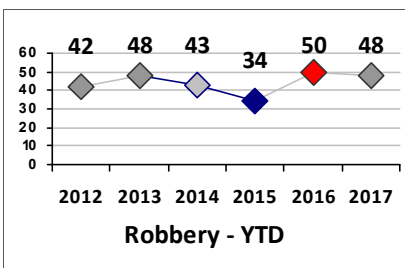

Part I Crime - Comparison Report

Providence Police Department

Through 2/19/2017
Week 7

Citywide

4 Week Trend
1/23/2017 - 2/19/2017

Past 28 Days
1/23/2017 - 2/19/2017

Year to Date
January 1 - February 19

Violent Crime	Current Week	Last Week	Wk 5	Wk 4	Past 28 Days	Past 28 Days LY	Chg.	Current Year	Last Year	Chg.	Wght. 5yr Avg	Chg.
	Homicide	0	0	0	0	0	0	0%	0	0	--	1
Sex Offenses, Forcible*	1	3	2	1	7	8	-13%	16	17	-6%	19	-16%
Robbery W Firearm	0	3	0	3	6	12	-50%	15	16	-6%	16	-6%
Robbery Other	5	4	4	4	17	20	-15%	34	34	0%	28	21%
Agg. Assault W Firearm	1	1	2	3	7	12	-42%	17	25	-32%	22	-23%
Agg. Assault	5	3	10	4	22	31	-29%	45	54	-17%	43	5%
Total	12	14	18	15	59	83	-29%	127	146	-13%	128	-1%

Property Crime	Current Week	Last Week	Wk 5	Wk 4	Past 28 Days	Past 28 Days LY	Chg.	Current Year	Last Year	Chg.	Wght. 5yr Avg	Chg.
	Burglary	14	12	20	23	69	71	-3%	146	169	-14%	191
MV Theft	5	4	9	13	31	43	-28%	70	85	-18%	108	-35%
Larceny from MV	29	22	48	55	154	139	11%	292	217	35%	231	26%
Larceny**	25	21	39	37	122	157	-22%	255	293	-13%	296	-14%
Total	73	59	116	128	376	410	-8%	763	764	0%	826	-8%

Other Crime	Current Week	Last Week	Wk 5	Wk 4	Past 28 Days	Past 28 Days LY	Chg.	Current Year	Last Year	Chg.	Wght. 5yr Avg	Chg.
	Assault Other	38	29	37	37	141	135	4%	269	248	8%	247
Vandalism	24	31	40	43	138	115	20%	279	213	31%	218	28%
Weapons Offenses	10	7	7	10	34	33	3%	55	43	28%	38	45%
Drug Offenses	21	10	21	19	71	72	-1%	104	109	-5%	112	-7%
Liquor Law Violations	2	1	5	1	9	12	-25%	17	22	-23%	14	21%
Total	95	78	110	110	393	367	7%	724	635	14%	628	15%