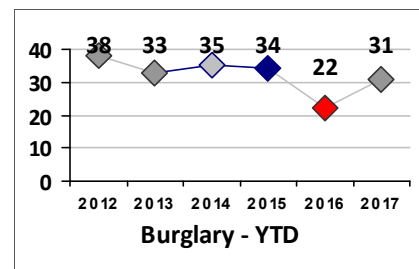

Part I Crime - Comparison Report

Providence Police Department

Through 2/19/2017
Week 7

District 7

4 Week Trend 1/23/2017 - 2/19/2017	Past 28 Days 1/23/2017 - 2/19/2017	Year to Date January 1 - February 19

Violent Crime	Current Week	Last Week	Wk 5	Wk 4	Past 28 Days	Past 28 Days LY	Chg.	Current Year	Last Year	Chg.	Wght. 5yr Avg	Chg.
Homicide	0	0	0	0	0	0	0%	0	0	0%	0	--
Sex Offenses, Forcible*	1	1	0	0	2	1	100%	6	3	100%	3	100%
Robbery Other	1	0	0	0	1	2	-50%	3	2	50%	3	0%
Robbery W Firearm	0	0	0	1	1	2	-50%	4	3	33%	3	33%
Agg. Assault	1	1	0	2	4	3	33%	10	6	67%	7	43%
Agg. Assault W Firearm	0	1	0	0	1	2	-50%	4	5	-20%	5	-20%
Total	3	3	0	3	9	10	-10%	27	19	42%	20	35%

Property Crime	Current Week	Last Week	Wk 5	Wk 4	Past 28 Days	Past 28 Days LY	Chg.	Current Year	Last Year	Chg.	Wght. 5yr Avg	Chg.
Burglary	4	5	2	6	17	6	183%	31	22	41%	30	3%
MV Theft	0	0	3	2	5	4	25%	7	8	-13%	18	-61%
Larceny from MV	4	5	5	4	18	20	-10%	30	28	7%	32	-6%
Larceny**	7	6	4	5	22	23	-4%	38	43	-12%	43	-12%
Total	15	16	14	17	62	53	17%	106	101	5%	122	-13%

Other Crime	Current Week	Last Week	Wk 5	Wk 4	Past 28 Days	Past 28 Days LY	Chg.	Current Year	Last Year	Chg.	Wght. 5yr Avg	Chg.
Assault Other	9	5	7	5	26	22	18%	45	39	15%	40	13%
Vandalism	2	3	6	8	19	26	-27%	43	39	10%	36	19%
Drug Offenses	2	3	4	0	9	12	-25%	13	14	-7%	14	-7%
Weapons Offenses	2	1	0	6	9	8	13%	13	14	-7%	8	63%
Liquor Law Violations	1	0	2	0	3	7	-57%	5	14	-64%	6	-17%
Total	16	12	19	19	66	75	-12%	119	120	-1%	103	16%

Figures are preliminary and subject to further analysis and revision

* Sex Offenses, Forcible includes forcible rape, forcible sodomy, forcible fondling, sexual assault with an object

** Larceny includes shoplifting, pickpocket, pursesnatch, from building, bicycles, motor vehicle parts or accessories, and other.