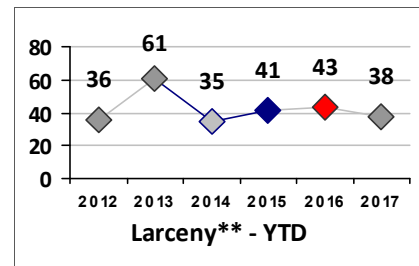

Part I Crime - Comparison Report

Providence Police Department

Through 2/19/2017
Week 7

District 7

4 Week Trend 1/23/2017 - 2/19/2017	Past 28 Days 1/23/2017 - 2/19/2017	Year to Date January 1 - February 19

Violent Crime	Current Week	Last Week	Wk 5	Wk 4	Past 28 Days	Past 28 Days LY	Chg.	Current Year	Last Year	Chg.	Wght. 5yr Avg	Chg.
Homicide	0	0	0	0	0	0	0%	0	0	0%	0	--
Sex Offenses, Forcible*	1	1	0	0	2	1	100%	6	3	100%	3	100%
Robbery Other	1	0	0	0	1	2	-50%	3	2	50%	3	0%
Robbery W Firearm	0	0	0	1	1	2	-50%	4	3	33%	3	33%
Agg. Assault	1	1	0	2	4	3	33%	10	6	67%	7	43%
Agg. Assault W Firearm	0	1	0	0	1	2	-50%	4	5	-20%	5	-20%
Total	3	3	0	3	9	10	-10%	27	19	42%	20	35%

Property Crime	Current Week	Last Week	Wk 5	Wk 4	Past 28 Days	Past 28 Days LY	Chg.	Current Year	Last Year	Chg.	Wght. 5yr Avg	Chg.
Burglary	4	5	2	6	17	6	183%	31	22	41%	30	3%
MV Theft	0	0	3	2	5	4	25%	7	8	-13%	18	-61%
Larceny from MV	4	5	5	4	18	20	-10%	30	28	7%	32	-6%
Larceny**	7	6	4	5	22	23	-4%	38	43	-12%	43	-12%
Total	15	16	14	17	62	53	17%	106	101	5%	122	-13%

Other Crime	Current Week	Last Week	Wk 5	Wk 4	Past 28 Days	Past 28 Days LY	Chg.	Current Year	Last Year	Chg.	Wght. 5yr Avg	Chg.
Assault Other	9	5	7	5	26	22	18%	45	39	15%	40	13%
Vandalism	2	3	6	8	19	26	-27%	43	39	10%	36	19%
Drug Offenses	2	3	4	0	9	12	-25%	13	14	-7%	14	-7%
Weapons Offenses	2	1	0	6	9	8	13%	13	14	-7%	8	63%
Liquor Law Violations	1	0	2	0	3	7	-57%	5	14	-64%	6	-17%
Total	16	12	19	19	66	75	-12%	119	120	-1%	103	16%

Figures are preliminary and subject to further analysis and revision

* Sex Offenses, Forcible includes forcible rape, forcible sodomy, forcible fondling, sexual assault with an object

** Larceny includes shoplifting, pickpocket, pursesnatch, from building, bicycles, motor vehicle parts or accessories, and other.