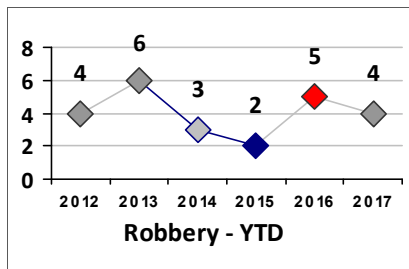

Part I Crime - Comparison Report

Providence Police Department

Through 2/19/2017
Week 7

District 1

4 Week Trend
1/23/2017 - 2/19/2017

Past 28 Days
1/23/2017 - 2/19/2017

Year to Date
January 1 - February 19

Violent Crime	Current Week	Last Week	Wk 5	Wk 4	Past 28 Days	Past 28 Days LY	Chg.	Current Year	Last Year	Chg.	Wght. 5yr Avg	Chg.	
	Homicide	0	0	0	0	0	0	0%	0	0	0%	0	--
Sex Offenses, Forcible*	0	0	0	0	0	0	0%	1	0	100%	1	0%	
Robbery Other	0	1	1	0	2	3	-33%	3	4	-25%	3	0%	
Robbery W Firearm	0	1	0	0	1	0	100%	1	1	0%	0	--	
Agg. Assault	0	0	0	1	1	2	-50%	2	3	-33%	2	0%	
Agg. Assault W Firearm	0	0	0	0	0	0	0%	0	0	0%	1	--	
Total	0	2	1	1	4	5	-20%	7	8	-13%	7	0%	

Property Crime	Current Week	Last Week	Wk 5	Wk 4	Past 28 Days	Past 28 Days LY	Chg.	Current Year	Last Year	Chg.	Wght. 5yr Avg	Chg.	
	Burglary	0	0	0	0	0	2	-200%	1	3	-67%	3	-67%
MV Theft	2	0	1	0	3	0	300%	5	2	150%	5	0%	
Larceny from MV	4	0	6	9	19	6	217%	39	13	200%	24	63%	
Larceny**	6	4	3	7	20	23	-13%	44	50	-12%	64	-31%	
Total	12	4	10	16	42	31	35%	89	68	31%	96	-7%	

Other Crime	Current Week	Last Week	Wk 5	Wk 4	Past 28 Days	Past 28 Days LY	Chg.	Current Year	Last Year	Chg.	Wght. 5yr Avg	Chg.	
	Assault Other	9	1	3	7	20	10	100%	26	27	-4%	23	13%
Vandalism	0	1	2	5	8	9	-11%	24	13	85%	20	20%	
Drug Offenses	4	2	6	2	14	6	133%	16	13	23%	11	45%	
Weapons Offenses	7	0	0	0	7	1	600%	8	2	300%	2	300%	
Liquor Law Violations	1	0	0	0	1	3	-67%	5	4	25%	4	25%	
Total	21	4	11	14	50	29	72%	79	59	34%	60	32%	

Figures are preliminary and subject to further analysis and revision

* Sex Offenses, Forcible includes forcible rape, forcible sodomy, forcible fondling, sexual assault with an object

** Larceny includes shoplifting, pickpocket, pursesnatch, from building, bicycles, motor vehicle parts or accessories, and other.