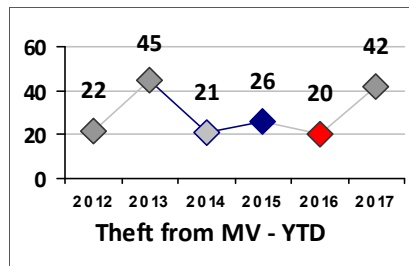

Part I Crime - Comparison Report

Providence Police Department

Through 2/19/2017
Week 7

District 9

	4 Week Trend 1/23/2017 - 2/19/2017				Past 28 Days 1/23/2017 - 2/19/2017			Year to Date January 1 - February 19				
Violent Crime	Current Week	Last Week	Wk 5	Wk 4	Past 28 Days	Past 28 Days LY	Chg.	Current Year	Last Year	Chg.	Wght. 5yr Avg	Chg.
Homicide	0	0	0	0	0	0	0%	0	0	0%	0	--
Sex Offenses, Forcible*	0	1	0	0	1	0	100%	2	0	200%	0	--
Robbery Other	1	0	1	0	2	0	200%	2	0	200%	2	0%
Robbery W Firearm	0	0	0	0	0	1	-100%	1	1	0%	1	0%
Agg. Assault	0	0	0	0	0	1	-100%	0	1	-100%	2	--
Agg. Assault W Firearm	0	0	0	0	0	0	0%	1	0	100%	0	--
Total	1	1	1	0	3	2	50%	6	2	200%	4	50%

Property Crime	Current Week	Last Week	Wk 5	Wk 4	Past 28 Days	Past 28 Days LY	Chg.	Current Year	Last Year	Chg.	Wght. 5yr Avg	Chg.
Burglary	0	0	0	0	0	7	-700%	3	19	-84%	13	-77%
MV Theft	0	0	0	1	1	1	0%	4	1	300%	4	0%
Larceny from MV	2	5	6	4	17	18	-6%	42	20	110%	25	68%
Larceny**	0	1	3	5	9	9	0%	17	15	13%	21	-19%
Total	2	6	9	10	27	35	-23%	66	55	20%	63	5%

Other Crime	Current Week	Last Week	Wk 5	Wk 4	Past 28 Days	Past 28 Days LY	Chg.	Current Year	Last Year	Chg.	Wght. 5yr Avg	Chg.
Assault Other	1	1	0	4	6	6	0%	8	7	14%	8	0%
Vandalism	2	1	3	1	7	9	-22%	15	11	36%	10	50%
Drug Offenses	0	0	0	0	0	0	0%	0	0	0%	2	--
Weapons Offenses	0	0	0	0	0	1	-100%	5	1	400%	1	400%
Liquor Law Violations	0	1	1	1	3	0	300%	3	0	300%	0	--
Total	3	3	4	6	16	16	0%	31	19	63%	20	55%

Figures are preliminary and subject to further analysis and revision

* Sex Offenses, Forcible includes forcible rape, forcible sodomy, forcible fondling, sexual assault with an object

** Larceny includes shoplifting, pickpocket, pursesnatch, from building, bicycles, motor vehicle parts or accessories, and other.