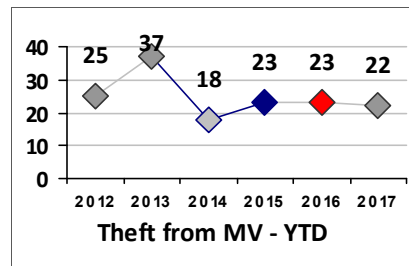

Part I Crime - Comparison Report

Providence Police Department

Through 2/19/2017
Week 7

District 2

	4 Week Trend 1/23/2017 - 2/19/2017				Past 28 Days 1/23/2017 - 2/19/2017			Year to Date January 1 - February 19				
	Current Week	Last Week	Wk 5	Wk 4	Past 28 Days	Past 28 Days LY	Chg.	Current Year	Last Year	Chg.	Wght. 5yr Avg	Chg.
Violent Crime												
Homicide	0	0	0	0	0	0	0%	0	0	0%	0	--
Sex Offenses, Forcible*	0	1	0	0	1	4	-75%	1	5	-80%	4	-75%
Robbery Other	0	1	0	1	2	3	-33%	4	8	-50%	4	0%
Robbery W Firearm	0	1	0	0	1	3	-67%	4	4	0%	2	100%
Agg. Assault	2	0	3	1	6	5	20%	12	9	33%	7	71%
Agg. Assault W Firearm	0	0	1	2	3	4	-25%	4	7	-43%	6	-33%
Total	2	3	4	4	13	19	-32%	25	33	-24%	23	9%
Property Crime												
Burglary	1	1	3	4	9	10	-10%	22	22	0%	24	-8%
MV Theft	0	1	2	2	5	9	-44%	10	17	-41%	16	-38%
Larceny from MV	0	0	4	1	5	7	-29%	22	23	-4%	24	-8%
Larceny**	3	2	7	1	13	16	-19%	39	38	3%	33	18%
Total	4	4	16	8	32	42	-24%	93	100	-7%	98	-5%
Other Crime												
Assault Other	7	5	5	6	23	21	10%	49	39	26%	38	29%
Vandalism	3	4	2	2	11	14	-21%	31	23	35%	27	15%
Drug Offenses	4	2	6	2	14	6	133%	25	12	108%	19	32%
Weapons Offenses	0	2	7	2	11	5	120%	13	7	86%	7	86%
Liquor Law Violations	0	0	0	0	0	0	0%	0	1	-100%	1	--
Total	14	13	20	12	59	46	28%	118	82	44%	91	30%

Figures are preliminary and subject to further analysis and revision

* Sex Offenses, Forcible includes forcible rape, forcible sodomy, forcible fondling, sexual assault with an object

** Larceny includes shoplifting, pickpocket, pursesnatch, from building, bicycles, motor vehicle parts or accessories, and other.