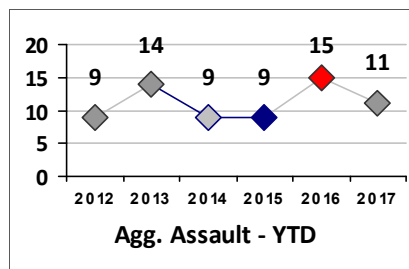

Part I Crime - Comparison Report

Providence Police Department

Through 2/19/2017
Week 7

District 5

4 Week Trend
1/23/2017 - 2/19/2017

Past 28 Days
1/23/2017 - 2/19/2017

Year to Date
January 1 - February 19

Violent Crime	Current Week	Last Week	Wk 5	Wk 4	Past 28 Days	Past 28 Days LY	Chg.	Current Year	Last Year	Chg.	Wght. 5yr Avg	Chg.
Homicide	0	0	0	0	0	0	0%	0	0	0%	0	--
Sex Offenses, Forcible*	0	0	1	0	1	0	100%	1	0	100%	3	-67%
Robbery Other	1	1	2	0	4	3	33%	5	7	-29%	5	0%
Robbery W Firearm	0	0	0	1	1	3	-67%	1	3	-67%	4	-75%
Agg. Assault	1	1	2	0	4	7	-43%	5	11	-55%	8	-38%
Agg. Assault W Firearm	1	0	0	1	2	3	-33%	6	4	50%	3	100%
Total	3	2	5	2	12	16	-25%	18	25	-28%	23	-22%

Property Crime	Current Week	Last Week	Wk 5	Wk 4	Past 28 Days	Past 28 Days LY	Chg.	Current Year	Last Year	Chg.	Wght. 5yr Avg	Chg.
Burglary	4	0	3	2	9	18	-50%	25	39	-36%	36	-31%
MV Theft	1	1	2	2	6	5	20%	10	14	-29%	19	-47%
Larceny from MV	1	3	1	4	9	20	-55%	20	34	-41%	25	-20%
Larceny**	1	0	7	4	12	18	-33%	25	31	-19%	27	-7%
Total	7	4	13	12	36	61	-41%	80	118	-32%	105	-24%

Other Crime	Current Week	Last Week	Wk 5	Wk 4	Past 28 Days	Past 28 Days LY	Chg.	Current Year	Last Year	Chg.	Wght. 5yr Avg	Chg.
Assault Other	3	3	6	2	14	18	-22%	34	38	-11%	40	-15%
Vandalism	5	3	5	5	18	13	38%	42	35	20%	31	35%
Drug Offenses	0	2	2	9	13	9	44%	18	22	-18%	20	-10%
Weapons Offenses	0	0	0	0	0	2	-200%	1	6	-83%	5	-80%
Liquor Law Violations	0	0	0	0	0	1	-100%	0	1	-100%	1	--
Total	8	8	13	16	45	43	5%	95	102	-7%	97	-2%

Figures are preliminary and subject to further analysis and revision

* Sex Offenses, Forcible includes forcible rape, forcible sodomy, forcible fondling, sexual assault with an object

** Larceny includes shoplifting, pickpocket, pursesnatch, from building, bicycles, motor vehicle parts or accessories, and other.