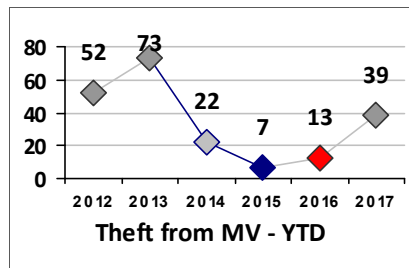

Part I Crime - Comparison Report

Providence Police Department

Through 2/19/2017
Week 7

District 1

4 Week Trend
1/23/2017 - 2/19/2017

Past 28 Days
1/23/2017 - 2/19/2017

Year to Date
January 1 - February 19

Violent Crime	Current Week	Last Week	Wk 5	Wk 4	Past 28 Days	Past 28 Days LY	Chg.	Current Year	Last Year	Chg.	Wght. 5yr Avg	Chg.	
	Homicide	0	0	0	0	0	0	0%	0	0	0%	0	--
Sex Offenses, Forcible*	0	0	0	0	0	0	0%	1	0	100%	1	0%	
Robbery Other	0	1	1	0	2	3	-33%	3	4	-25%	3	0%	
Robbery W Firearm	0	1	0	0	1	0	100%	1	1	0%	0	--	
Agg. Assault	0	0	0	1	1	2	-50%	2	3	-33%	2	0%	
Agg. Assault W Firearm	0	0	0	0	0	0	0%	0	0	0%	1	--	
Total	0	2	1	1	4	5	-20%	7	8	-13%	7	0%	

Property Crime	Current Week	Last Week	Wk 5	Wk 4	Past 28 Days	Past 28 Days LY	Chg.	Current Year	Last Year	Chg.	Wght. 5yr Avg	Chg.	
	Burglary	0	0	0	0	0	2	-200%	1	3	-67%	3	-67%
MV Theft	2	0	1	0	3	0	300%	5	2	150%	5	0%	
Larceny from MV	4	0	6	9	19	6	217%	39	13	200%	24	63%	
Larceny**	6	4	3	7	20	23	-13%	44	50	-12%	64	-31%	
Total	12	4	10	16	42	31	35%	89	68	31%	96	-7%	

Other Crime	Current Week	Last Week	Wk 5	Wk 4	Past 28 Days	Past 28 Days LY	Chg.	Current Year	Last Year	Chg.	Wght. 5yr Avg	Chg.	
	Assault Other	9	1	3	7	20	10	100%	26	27	-4%	23	13%
Vandalism	0	1	2	5	8	9	-11%	24	13	85%	20	20%	
Drug Offenses	4	2	6	2	14	6	133%	16	13	23%	11	45%	
Weapons Offenses	7	0	0	0	7	1	600%	8	2	300%	2	300%	
Liquor Law Violations	1	0	0	0	1	3	-67%	5	4	25%	4	25%	
Total	21	4	11	14	50	29	72%	79	59	34%	60	32%	

Figures are preliminary and subject to further analysis and revision

* Sex Offenses, Forcible includes forcible rape, forcible sodomy, forcible fondling, sexual assault with an object

** Larceny includes shoplifting, pickpocket, pursesnatch, from building, bicycles, motor vehicle parts or accessories, and other.