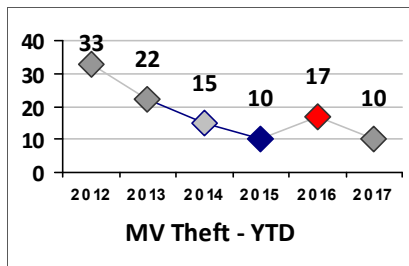

Part I Crime - Comparison Report

Providence Police Department

Through 2/19/2017
Week 7

District 2

	4 Week Trend 1/23/2017 - 2/19/2017				Past 28 Days 1/23/2017 - 2/19/2017			Year to Date January 1 - February 19				
	Current Week	Last Week	Wk 5	Wk 4	Past 28 Days	Past 28 Days LY	Chg.	Current Year	Last Year	Chg.	Wght. 5yr Avg	Chg.
Violent Crime												
Homicide	0	0	0	0	0	0	0%	0	0	0%	0	--
Sex Offenses, Forcible*	0	1	0	0	1	4	-75%	1	5	-80%	4	-75%
Robbery Other	0	1	0	1	2	3	-33%	4	8	-50%	4	0%
Robbery W Firearm	0	1	0	0	1	3	-67%	4	4	0%	2	100%
Agg. Assault	2	0	3	1	6	5	20%	12	9	33%	7	71%
Agg. Assault W Firearm	0	0	1	2	3	4	-25%	4	7	-43%	6	-33%
Total	2	3	4	4	13	19	-32%	25	33	-24%	23	9%
Property Crime												
Burglary	1	1	3	4	9	10	-10%	22	22	0%	24	-8%
MV Theft	0	1	2	2	5	9	-44%	10	17	-41%	16	-38%
Larceny from MV	0	0	4	1	5	7	-29%	22	23	-4%	24	-8%
Larceny**	3	2	7	1	13	16	-19%	39	38	3%	33	18%
Total	4	4	16	8	32	42	-24%	93	100	-7%	98	-5%
Other Crime												
Assault Other	7	5	5	6	23	21	10%	49	39	26%	38	29%
Vandalism	3	4	2	2	11	14	-21%	31	23	35%	27	15%
Drug Offenses	4	2	6	2	14	6	133%	25	12	108%	19	32%
Weapons Offenses	0	2	7	2	11	5	120%	13	7	86%	7	86%
Liquor Law Violations	0	0	0	0	0	0	0%	0	1	-100%	1	--
Total	14	13	20	12	59	46	28%	118	82	44%	91	30%

Figures are preliminary and subject to further analysis and revision

* Sex Offenses, Forcible includes forcible rape, forcible sodomy, forcible fondling, sexual assault with an object

** Larceny includes shoplifting, pickpocket, pursesnatch, from building, bicycles, motor vehicle parts or accessories, and other.