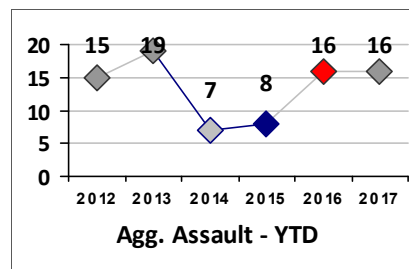

Part I Crime - Comparison Report

Providence Police Department

Through 2/19/2017
Week 7

District 2

	4 Week Trend 1/23/2017 - 2/19/2017				Past 28 Days 1/23/2017 - 2/19/2017			Year to Date January 1 - February 19				
	Current Week	Last Week	Wk 5	Wk 4	Past 28 Days	Past 28 Days LY	Chg.	Current Year	Last Year	Chg.	Wght. 5yr Avg	Chg.
Violent Crime												
Homicide	0	0	0	0	0	0	0%	0	0	0%	0	--
Sex Offenses, Forcible*	0	1	0	0	1	4	-75%	1	5	-80%	4	-75%
Robbery Other	0	1	0	1	2	3	-33%	4	8	-50%	4	0%
Robbery W Firearm	0	1	0	0	1	3	-67%	4	4	0%	2	100%
Agg. Assault	2	0	3	1	6	5	20%	12	9	33%	7	71%
Agg. Assault W Firearm	0	0	1	2	3	4	-25%	4	7	-43%	6	-33%
Total	2	3	4	4	13	19	-32%	25	33	-24%	23	9%
Property Crime												
Burglary	1	1	3	4	9	10	-10%	22	22	0%	24	-8%
MV Theft	0	1	2	2	5	9	-44%	10	17	-41%	16	-38%
Larceny from MV	0	0	4	1	5	7	-29%	22	23	-4%	24	-8%
Larceny**	3	2	7	1	13	16	-19%	39	38	3%	33	18%
Total	4	4	16	8	32	42	-24%	93	100	-7%	98	-5%
Other Crime												
Assault Other	7	5	5	6	23	21	10%	49	39	26%	38	29%
Vandalism	3	4	2	2	11	14	-21%	31	23	35%	27	15%
Drug Offenses	4	2	6	2	14	6	133%	25	12	108%	19	32%
Weapons Offenses	0	2	7	2	11	5	120%	13	7	86%	7	86%
Liquor Law Violations	0	0	0	0	0	0	0%	0	1	-100%	1	--
Total	14	13	20	12	59	46	28%	118	82	44%	91	30%

Figures are preliminary and subject to further analysis and revision

* Sex Offenses, Forcible includes forcible rape, forcible sodomy, forcible fondling, sexual assault with an object

** Larceny includes shoplifting, pickpocket, pursesnatch, from building, bicycles, motor vehicle parts or accessories, and other.