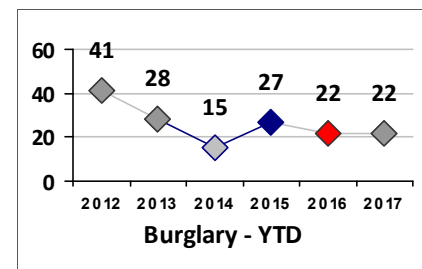

Part I Crime - Comparison Report

Providence Police Department

Through 2/19/2017
Week 7

District 2

	4 Week Trend 1/23/2017 - 2/19/2017				Past 28 Days 1/23/2017 - 2/19/2017			Year to Date January 1 - February 19				
	Current Week	Last Week	Wk 5	Wk 4	Past 28 Days	Past 28 Days LY	Chg.	Current Year	Last Year	Chg.	Wght. 5yr Avg	Chg.
Violent Crime												
Homicide	0	0	0	0	0	0	0%	0	0	0%	0	--
Sex Offenses, Forcible*	0	1	0	0	1	4	-75%	1	5	-80%	4	-75%
Robbery Other	0	1	0	1	2	3	-33%	4	8	-50%	4	0%
Robbery W Firearm	0	1	0	0	1	3	-67%	4	4	0%	2	100%
Agg. Assault	2	0	3	1	6	5	20%	12	9	33%	7	71%
Agg. Assault W Firearm	0	0	1	2	3	4	-25%	4	7	-43%	6	-33%
Total	2	3	4	4	13	19	-32%	25	33	-24%	23	9%
Property Crime												
Burglary	1	1	3	4	9	10	-10%	22	22	0%	24	-8%
MV Theft	0	1	2	2	5	9	-44%	10	17	-41%	16	-38%
Larceny from MV	0	0	4	1	5	7	-29%	22	23	-4%	24	-8%
Larceny**	3	2	7	1	13	16	-19%	39	38	3%	33	18%
Total	4	4	16	8	32	42	-24%	93	100	-7%	98	-5%
Other Crime												
Assault Other	7	5	5	6	23	21	10%	49	39	26%	38	29%
Vandalism	3	4	2	2	11	14	-21%	31	23	35%	27	15%
Drug Offenses	4	2	6	2	14	6	133%	25	12	108%	19	32%
Weapons Offenses	0	2	7	2	11	5	120%	13	7	86%	7	86%
Liquor Law Violations	0	0	0	0	0	0	0%	0	1	-100%	1	--
Total	14	13	20	12	59	46	28%	118	82	44%	91	30%

Figures are preliminary and subject to further analysis and revision

* Sex Offenses, Forcible includes forcible rape, forcible sodomy, forcible fondling, sexual assault with an object

** Larceny includes shoplifting, pickpocket, pursesnatch, from building, bicycles, motor vehicle parts or accessories, and other.