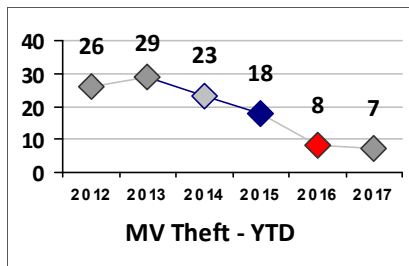

Part I Crime - Comparison Report

Providence Police Department

Through 2/19/2017
Week 7

District 7

4 Week Trend 1/23/2017 - 2/19/2017	Past 28 Days 1/23/2017 - 2/19/2017	Year to Date January 1 - February 19

Violent Crime	Current Week	Last Week	Wk 5	Wk 4	Past 28 Days	Past 28 Days LY	Chg.	Current Year	Last Year	Chg.	Wght. 5yr Avg	Chg.
Homicide	0	0	0	0	0	0	0%	0	0	0%	0	--
Sex Offenses, Forcible*	1	1	0	0	2	1	100%	6	3	100%	3	100%
Robbery Other	1	0	0	0	1	2	-50%	3	2	50%	3	0%
Robbery W Firearm	0	0	0	1	1	2	-50%	4	3	33%	3	33%
Agg. Assault	1	1	0	2	4	3	33%	10	6	67%	7	43%
Agg. Assault W Firearm	0	1	0	0	1	2	-50%	4	5	-20%	5	-20%
Total	3	3	0	3	9	10	-10%	27	19	42%	20	35%

Property Crime	Current Week	Last Week	Wk 5	Wk 4	Past 28 Days	Past 28 Days LY	Chg.	Current Year	Last Year	Chg.	Wght. 5yr Avg	Chg.
Burglary	4	5	2	6	17	6	183%	31	22	41%	30	3%
MV Theft	0	0	3	2	5	4	25%	7	8	-13%	18	-61%
Larceny from MV	4	5	5	4	18	20	-10%	30	28	7%	32	-6%
Larceny**	7	6	4	5	22	23	-4%	38	43	-12%	43	-12%
Total	15	16	14	17	62	53	17%	106	101	5%	122	-13%

Other Crime	Current Week	Last Week	Wk 5	Wk 4	Past 28 Days	Past 28 Days LY	Chg.	Current Year	Last Year	Chg.	Wght. 5yr Avg	Chg.
Assault Other	9	5	7	5	26	22	18%	45	39	15%	40	13%
Vandalism	2	3	6	8	19	26	-27%	43	39	10%	36	19%
Drug Offenses	2	3	4	0	9	12	-25%	13	14	-7%	14	-7%
Weapons Offenses	2	1	0	6	9	8	13%	13	14	-7%	8	63%
Liquor Law Violations	1	0	2	0	3	7	-57%	5	14	-64%	6	-17%
Total	16	12	19	19	66	75	-12%	119	120	-1%	103	16%

Figures are preliminary and subject to further analysis and revision

* Sex Offenses, Forcible includes forcible rape, forcible sodomy, forcible fondling, sexual assault with an object

** Larceny includes shoplifting, pickpocket, pursesnatch, from building, bicycles, motor vehicle parts or accessories, and other.