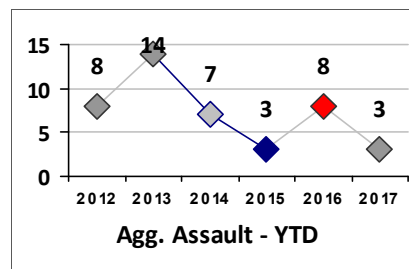

Part I Crime - Comparison Report

Providence Police Department

Through 2/19/2017
Week 7

District 6

4 Week Trend 1/23/2017 - 2/19/2017	Past 28 Days 1/23/2017 - 2/19/2017	Year to Date January 1 - February 19

Violent Crime	Current Week	Last Week	Wk 5	Wk 4	Past 28 Days	Past 28 Days LY	Chg.	Current Year	Last Year	Chg.	Wght. 5yr Avg	Chg.
Homicide	0	0	0	0	0	0	0%	0	0	0%	0	--
Sex Offenses, Forcible*	0	0	1	0	1	0	100%	3	0	300%	1	200%
Robbery Other	0	0	0	1	1	2	-50%	2	4	-50%	3	-33%
Robbery W Firearm	0	0	0	1	1	0	100%	2	1	100%	1	100%
Agg. Assault	0	0	0	0	0	5	-500%	2	8	-75%	5	-60%
Agg. Assault W Firearm	0	0	1	0	1	0	100%	1	0	100%	2	-50%
Total	0	0	2	2	4	7	-43%	10	13	-23%	12	-17%

Property Crime	Current Week	Last Week	Wk 5	Wk 4	Past 28 Days	Past 28 Days LY	Chg.	Current Year	Last Year	Chg.	Wght. 5yr Avg	Chg.
Burglary	2	1	1	5	9	10	-10%	16	21	-24%	27	-41%
MV Theft	0	1	0	0	1	12	-92%	7	16	-56%	16	-56%
Larceny from MV	1	3	2	1	7	18	-61%	16	27	-41%	20	-20%
Larceny**	2	3	3	4	12	20	-40%	21	37	-43%	30	-30%
Total	5	8	6	10	29	60	-52%	60	101	-41%	93	-35%

Other Crime	Current Week	Last Week	Wk 5	Wk 4	Past 28 Days	Past 28 Days LY	Chg.	Current Year	Last Year	Chg.	Wght. 5yr Avg	Chg.
Assault Other	2	3	5	4	14	11	27%	26	22	18%	28	-7%
Vandalism	1	2	6	5	14	22	-36%	25	45	-44%	31	-19%
Drug Offenses	1	1	0	1	3	3	0%	4	3	33%	5	-20%
Weapons Offenses	0	2	0	0	2	5	-60%	3	2	50%	5	-40%
Liquor Law Violations	0	0	1	0	1	1	0%	2	2	0%	1	100%
Total	4	8	12	10	34	42	-19%	60	74	-19%	71	-15%

Figures are preliminary and subject to further analysis and revision

* Sex Offenses, Forcible includes forcible rape, forcible sodomy, forcible fondling, sexual assault with an object

** Larceny includes shoplifting, pickpocket, pursesnatch, from building, bicycles, motor vehicle parts or accessories, and other.