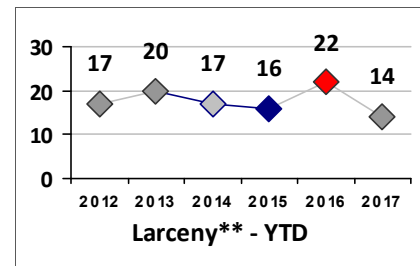

Part I Crime - Comparison Report

Providence Police Department

Through 2/19/2017
Week 7

District 3

	4 Week Trend 1/23/2017 - 2/19/2017				Past 28 Days 1/23/2017 - 2/19/2017			Year to Date January 1 - February 19				
Violent Crime	Current Week	Last Week	Wk 5	Wk 4	Past 28 Days	Past 28 Days LY	Chg.	Current Year	Last Year	Chg.	Wght. 5yr Avg	Chg.
Homicide	0	0	0	0	0	0	0%	0	0	0%	0	--
Sex Offenses, Forcible*	0	0	0	0	0	0	0%	0	2	-100%	1	--
Robbery Other	0	0	0	0	0	0	0%	0	0	0%	1	--
Robbery W Firearm	0	0	0	0	0	1	-100%	0	1	-100%	1	--
Agg. Assault	0	0	2	0	2	3	-33%	3	4	-25%	2	50%
Agg. Assault W Firearm	0	0	0	0	0	2	-200%	0	3	-100%	2	--
Total	0	0	2	0	2	6	-67%	3	10	-70%	6	-50%
Property Crime	Current Week	Last Week	Wk 5	Wk 4	Past 28 Days	Past 28 Days LY	Chg.	Current Year	Last Year	Chg.	Wght. 5yr Avg	Chg.
Burglary	2	1	0	0	3	4	-25%	9	12	-25%	13	-31%
MV Theft	0	0	0	0	0	3	-300%	1	8	-88%	7	-86%
Larceny from MV	2	0	1	2	5	8	-38%	7	8	-13%	11	-36%
Larceny**	3	1	2	1	7	16	-56%	14	22	-36%	19	-26%
Total	7	2	3	3	15	31	-52%	31	50	-38%	50	-38%
Other Crime	Current Week	Last Week	Wk 5	Wk 4	Past 28 Days	Past 28 Days LY	Chg.	Current Year	Last Year	Chg.	Wght. 5yr Avg	Chg.
Assault Other	2	1	2	2	7	11	-36%	20	14	43%	14	43%
Vandalism	2	5	2	3	12	2	500%	17	8	113%	13	31%
Drug Offenses	1	0	1	0	2	4	-50%	7	3	133%	8	-13%
Weapons Offenses	0	0	0	0	0	3	-300%	1	1	0%	1	0%
Liquor Law Violations	0	0	0	0	0	0	0%	0	0	0%	0	--
Total	5	6	5	5	21	20	5%	45	26	73%	36	25%