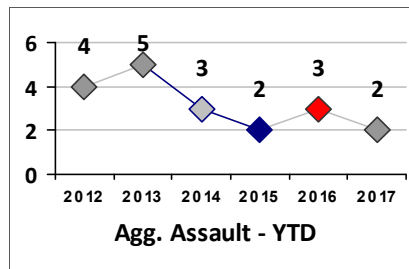

Part I Crime - Comparison Report

Providence Police Department

Through 2/19/2017
Week 7

District 1

4 Week Trend
1/23/2017 - 2/19/2017

Past 28 Days
1/23/2017 - 2/19/2017

Year to Date
January 1 - February 19

Violent Crime	Current Week	Last Week	Wk 5	Wk 4	Past 28 Days	Past 28 Days LY	Chg.	Current Year	Last Year	Chg.	Wght. 5yr Avg	Chg.	
	Homicide	0	0	0	0	0	0	0%	0	0	0%	0	--
Sex Offenses, Forcible*	0	0	0	0	0	0	0%	1	0	100%	1	0%	
Robbery Other	0	1	1	0	2	3	-33%	3	4	-25%	3	0%	
Robbery W Firearm	0	1	0	0	1	0	100%	1	1	0%	0	--	
Agg. Assault	0	0	0	1	1	2	-50%	2	3	-33%	2	0%	
Agg. Assault W Firearm	0	0	0	0	0	0	0%	0	0	0%	1	--	
Total	0	2	1	1	4	5	-20%	7	8	-13%	7	0%	

Property Crime	Current Week	Last Week	Wk 5	Wk 4	Past 28 Days	Past 28 Days LY	Chg.	Current Year	Last Year	Chg.	Wght. 5yr Avg	Chg.	
	Burglary	0	0	0	0	0	2	-200%	1	3	-67%	3	-67%
MV Theft	2	0	1	0	3	0	300%	5	2	150%	5	0%	
Larceny from MV	4	0	6	9	19	6	217%	39	13	200%	24	63%	
Larceny**	6	4	3	7	20	23	-13%	44	50	-12%	64	-31%	
Total	12	4	10	16	42	31	35%	89	68	31%	96	-7%	

Other Crime	Current Week	Last Week	Wk 5	Wk 4	Past 28 Days	Past 28 Days LY	Chg.	Current Year	Last Year	Chg.	Wght. 5yr Avg	Chg.	
	Assault Other	9	1	3	7	20	10	100%	26	27	-4%	23	13%
Vandalism	0	1	2	5	8	9	-11%	24	13	85%	20	20%	
Drug Offenses	4	2	6	2	14	6	133%	16	13	23%	11	45%	
Weapons Offenses	7	0	0	0	7	1	600%	8	2	300%	2	300%	
Liquor Law Violations	1	0	0	0	1	3	-67%	5	4	25%	4	25%	
Total	21	4	11	14	50	29	72%	79	59	34%	60	32%	

Figures are preliminary and subject to further analysis and revision

* Sex Offenses, Forcible includes forcible rape, forcible sodomy, forcible fondling, sexual assault with an object

** Larceny includes shoplifting, pickpocket, pursesnatch, from building, bicycles, motor vehicle parts or accessories, and other.