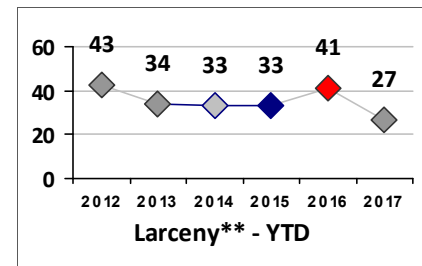

Part I Crime - Comparison Report

Providence Police Department

Through 2/19/2017
Week 7

District 4

	4 Week Trend 1/23/2017 - 2/19/2017				Past 28 Days 1/23/2017 - 2/19/2017			Year to Date January 1 - February 19				
	Current Week	Last Week	Wk 5	Wk 4	Past 28 Days	Past 28 Days LY	Chg.	Current Year	Last Year	Chg.	Wght. 5yr Avg	Chg.
Violent Crime												
Homicide	0	0	0	0	0	0	0%	0	0	0%	0	--
Sex Offenses, Forcible*	0	0	0	1	1	2	-50%	2	6	-67%	4	-50%
Robbery Other	2	1	0	2	5	7	-29%	12	9	33%	5	140%
Robbery W Firearm	0	1	0	0	1	2	-50%	2	2	0%	2	0%
Agg. Assault	0	1	3	0	4	5	-20%	9	11	-18%	8	13%
Agg. Assault W Firearm	0	0	0	0	0	1	-100%	1	5	-80%	3	-67%
Total	2	3	3	3	11	17	-35%	26	33	-21%	23	13%
Property Crime												
Burglary	0	3	6	2	11	14	-21%	15	25	-40%	27	-44%
MV Theft	2	1	1	6	10	8	25%	20	15	33%	17	18%
Larceny from MV	10	4	19	19	52	26	100%	81	41	98%	42	93%
Larceny**	2	2	7	3	14	19	-26%	27	41	-34%	36	-25%
Total	14	10	33	30	87	67	30%	143	122	17%	123	16%
Other Crime												
Assault Other	3	7	7	4	21	25	-16%	39	44	-11%	40	-3%
Vandalism	5	8	9	6	28	17	65%	48	29	66%	32	50%
Drug Offenses	5	0	2	1	8	28	-71%	9	38	-76%	26	-65%
Weapons Offenses	1	2	0	2	5	8	-38%	8	10	-20%	9	-11%
Liquor Law Violations	0	0	1	0	1	0	100%	2	0	200%	0	--
Total	14	17	19	13	63	78	-19%	106	121	-12%	107	-1%

Figures are preliminary and subject to further analysis and revision

* Sex Offenses, Forcible includes forcible rape, forcible sodomy, forcible fondling, sexual assault with an object

** Larceny includes shoplifting, pickpocket, pursesnatch, from building, bicycles, motor vehicle parts or accessories, and other.